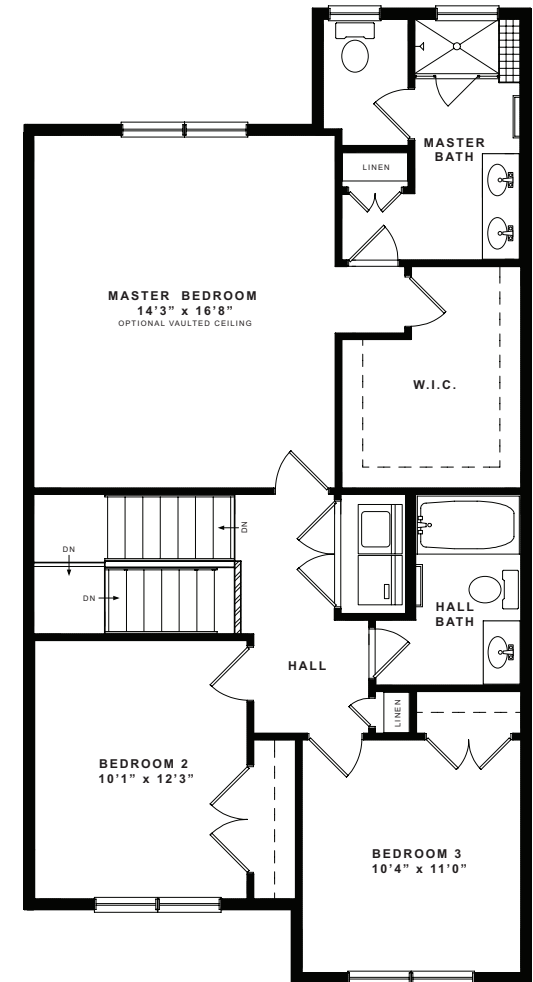

# NORTHRIDGE

1,803 sq. ft.

With its covered porch entry and flexible interior design, this 1,803 sq. ft. home combines both functionality and charm...

Upon entering the foyer, you will notice a flex space to your left. Whether it is used as a living room, home office, or game room, this room is versatile! As you continue on into the home, you will see a large open area. The Great Room, Kitchen and Dining Room allow for a perfect space for relaxation and entertaining. The 1st floor is completed with a powder room which is easily accessible.

On the 2nd level, a master suite with one large walk-in closet, double vanities and a glass enclosed shower spans the entire back of the home, forming a private retreat. Two additional bedrooms and hall bath with a tub, complete 2nd floor.

FIRST FLOOR

SECOND FLOOR