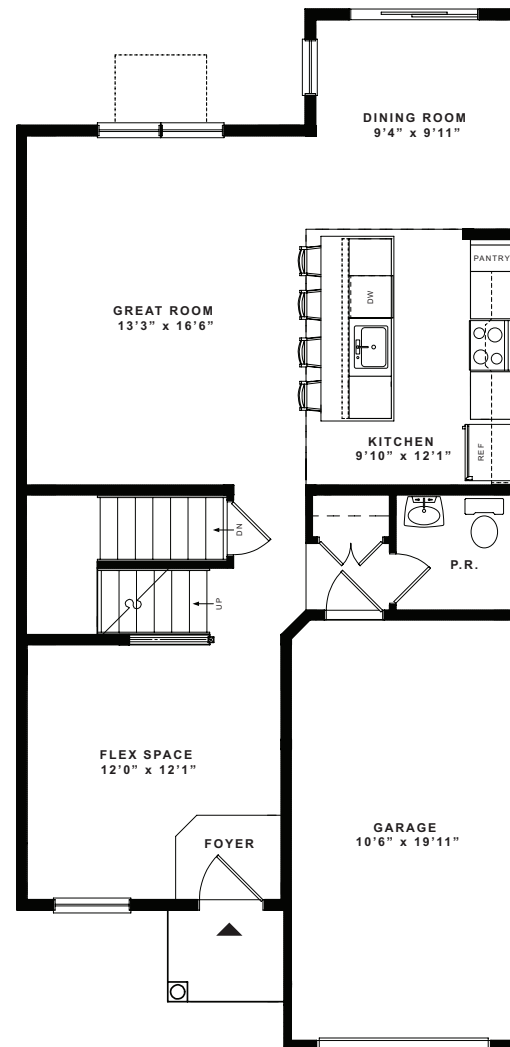

# NORTHRIDGE

1,803 sq. ft.

With its covered porch entry and flexible interior design, this 1,803 sq. ft. home combines both functionality and charm...

Upon entering the foyer, you will notice a flex space to your left. Whether it is used as a living room, home office, or game room, this room is versatile! As you continue on into the home, you will see a large open area. The Great Room, Kitchen and Dining Room allow for a perfect space for relaxation and entertaining. The 1st floor is completed with a powder room which is easily accessible.

On the 2nd level, a master suite with one large walk-in closet, double vanities and a glass enclosed shower spans the entire back of the home, forming a private retreat. Two additional bedrooms and hall bath with a tub, complete 2nd floor.

FIRST FLOOR

SECOND FLOOR