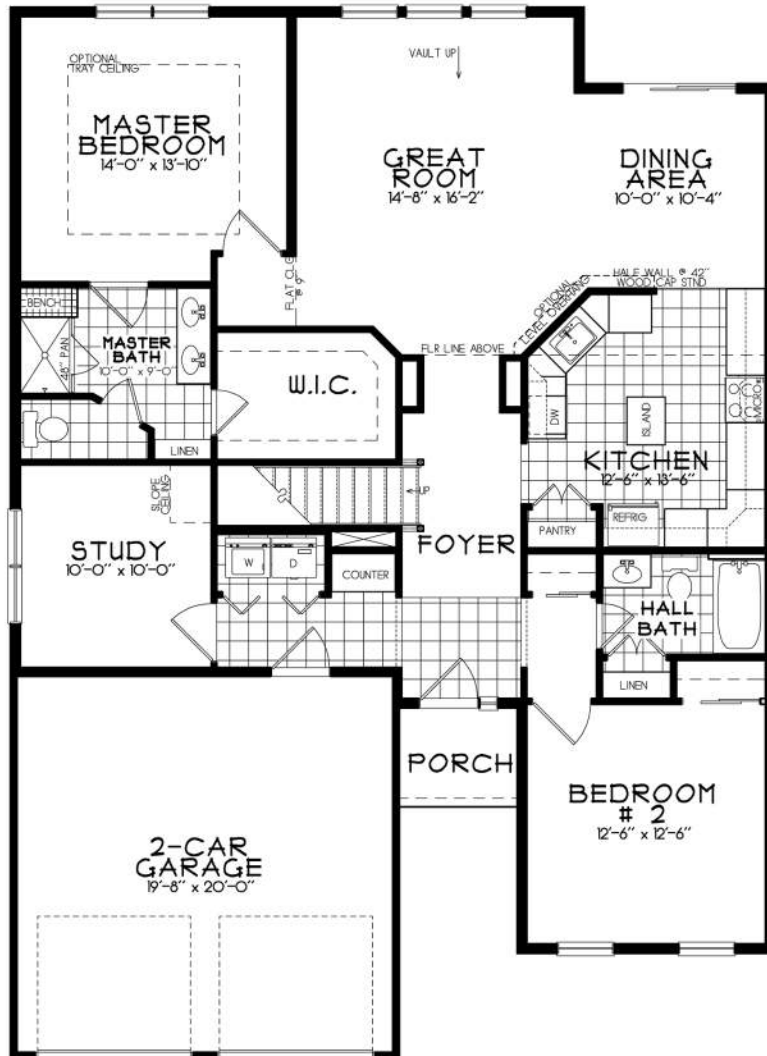

** Masonry returns optional*

GARLAND II

KAY BUILDERS
6 DECADES OF EXCELLENCE

GARLAND II

Square Footage: 2,124

1,561 SQ. FT. FIRST FLOOR

551 SQ. FT. SECOND FLOOR

KAY BUILDERS
6 DECADES OF EXCELLENCE