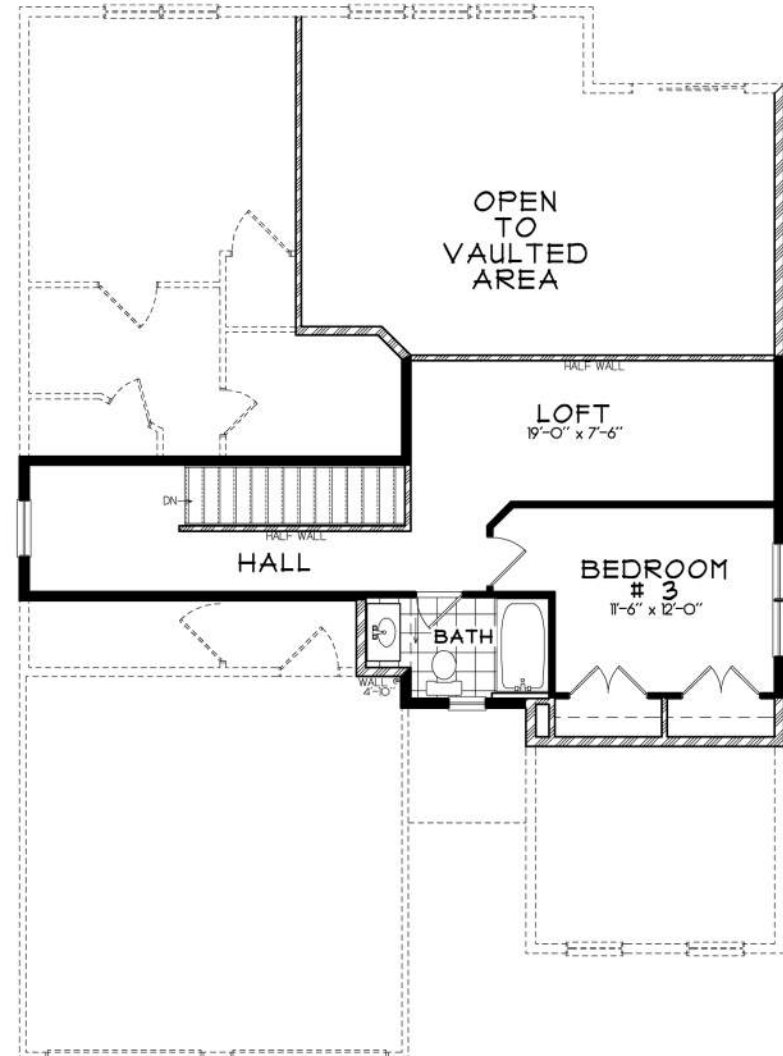

** Masonry returns optional*

GARLAND II

KAY BUILDERS
6 DECADES OF EXCELLENCE

GARLAND II

Square Footage: 2,124

1,561 SQ. FT. FIRST FLOOR

551 SQ. FT. SECOND FLOOR

KAY BUILDERS
6 DECADES OF EXCELLENCE