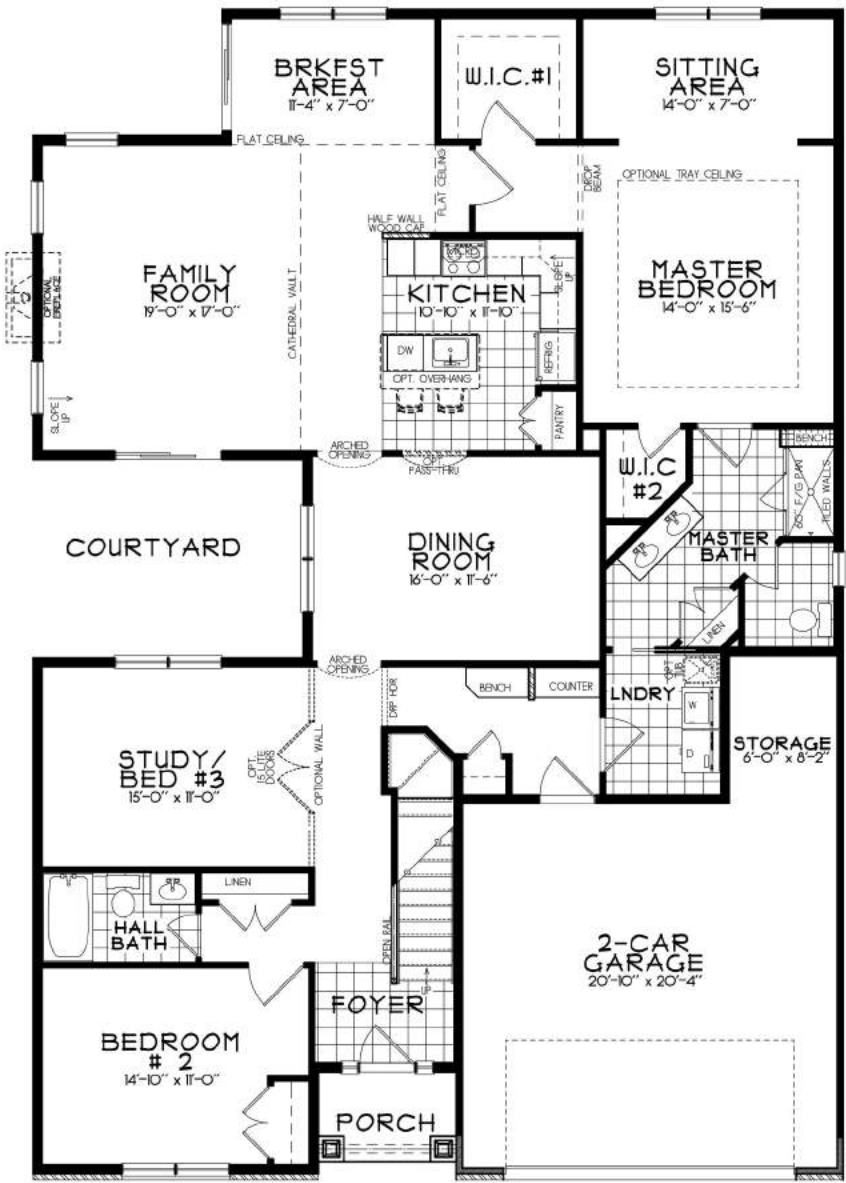

** Masonry returns optional*

HAVILAND II

KAY BUILDERS
6 DECADES OF EXCELLENCE

HAVILAND II

Square Footage: 2,679

2,131 SQ. FT. FIRST FLOOR

542 SQ. FT. SECOND FLOOR