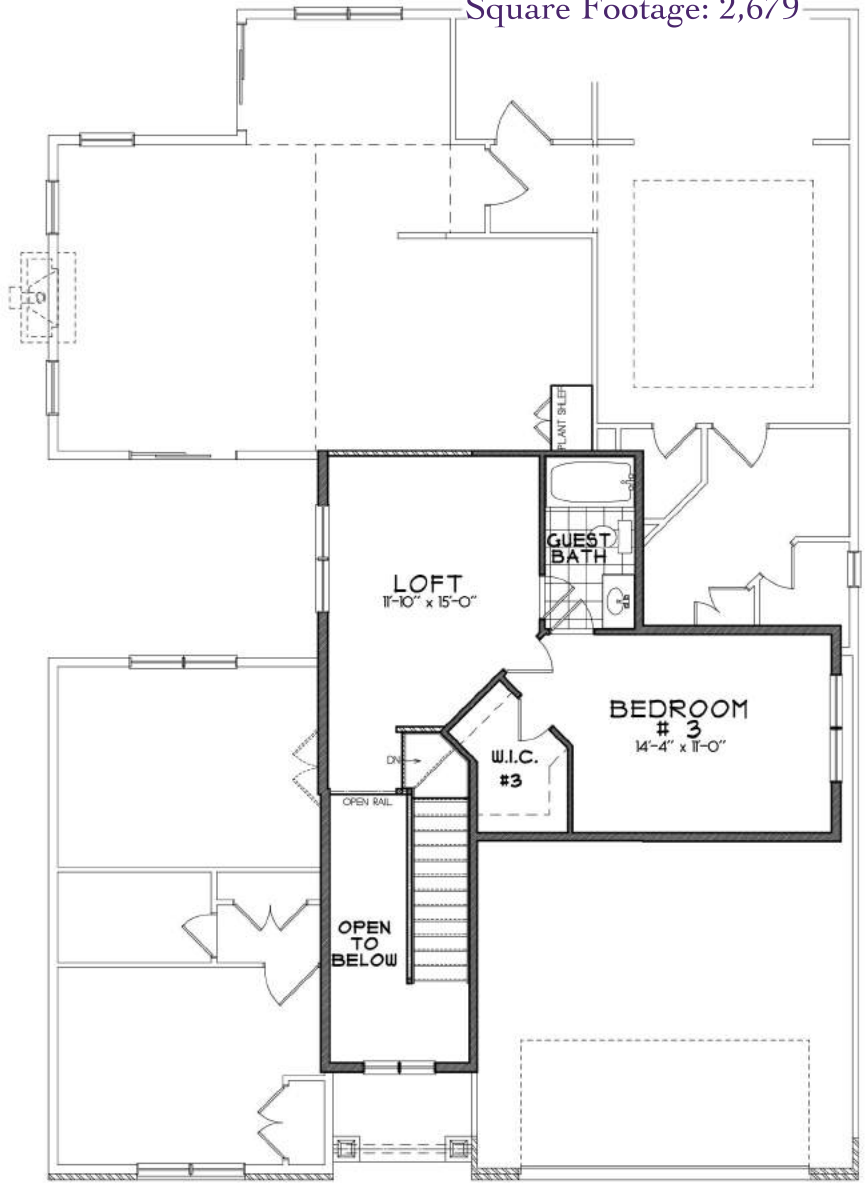

** Masonry returns optional*

HAVILAND II

KAY BUILDERS
6 DECADES OF EXCELLENCE

HAVILAND II

Square Footage: 2,679

2,131 SQ. FT. FIRST FLOOR

542 SQ. FT. SECOND FLOOR