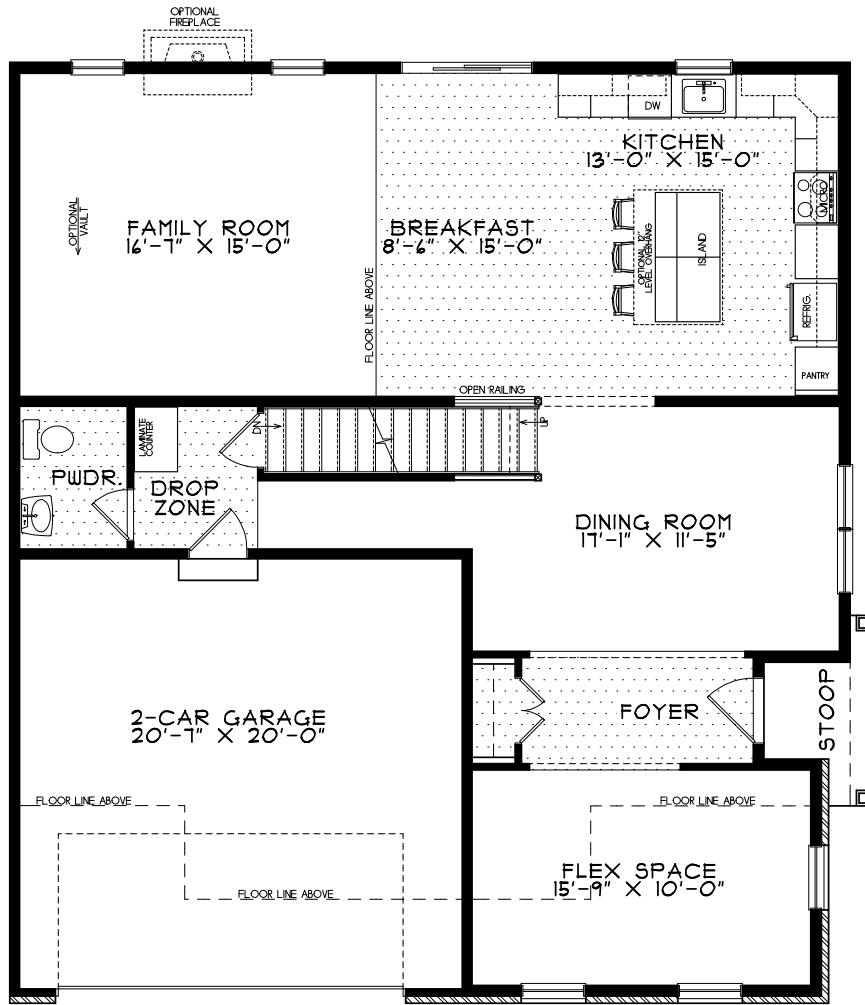

PENROSE

TWIN VILLA

Square Foot: 2,406

All floorplans and renderings shown are artist's renditions and are subject to change without notice. All floorplans and renderings may show upgrades or optional features not included as standard. All features are subject to change without notice. Please consult salesperson for details. All dimensions are approximate and subject to field variations. Builder is not responsible for printer's errors and/or omissions.
© Kay Builders 2021

PENROSE

PENROSE
FIRST FLOOR PLAN
 1,241sf

PENROSE
SECOND FLOOR PLAN
 1,165sf

All floorplans and renderings shown are artist's renditions and are subject to change without notice. All floorplans and renderings may show upgrades or optional features not included as standard. All features are subject to change without notice. Please consult salesperson for details. All dimensions are approximate and subject to field variations. Builder is not responsible for printer's errors and/or omissions.
 © Kay Builders 2021