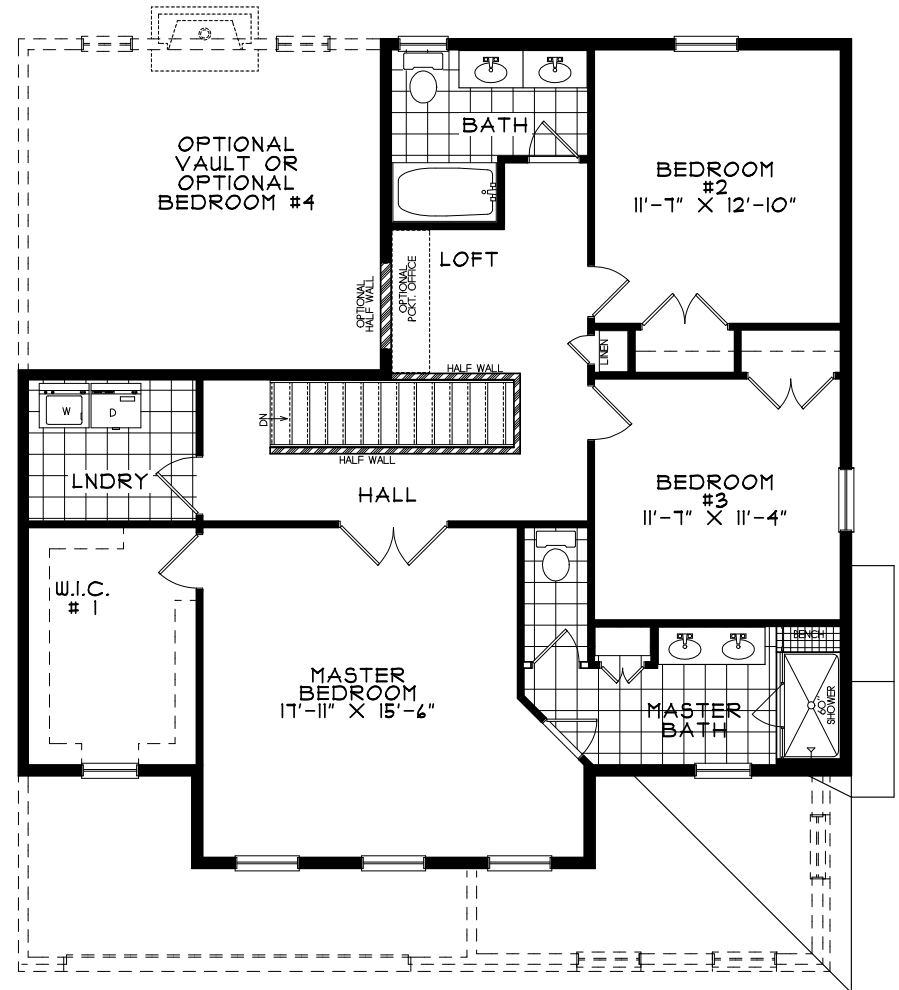

PENROSE

TWIN VILLA

Square Foot: 2,406

All floorplans and renderings shown are artist's renditions and are subject to change without notice. All floorplans and renderings may show upgrades or optional features not included as standard. All features are subject to change without notice. Please consult salesperson for details. All dimensions are approximate and subject to field variations. Builder is not responsible for printer's errors and/or omissions.
© Kay Builders 2021

PENROSE

PENROSE
FIRST FLOOR PLAN
 1,241sf

PENROSE
SECOND FLOOR PLAN
 1,165sf

All floorplans and renderings shown are artist's renditions and are subject to change without notice. All floorplans and renderings may show upgrades or optional features not included as standard. All features are subject to change without notice. Please consult salesperson for details. All dimensions are approximate and subject to field variations. Builder is not responsible for printer's errors and/or omissions.
 © Kay Builders 2021