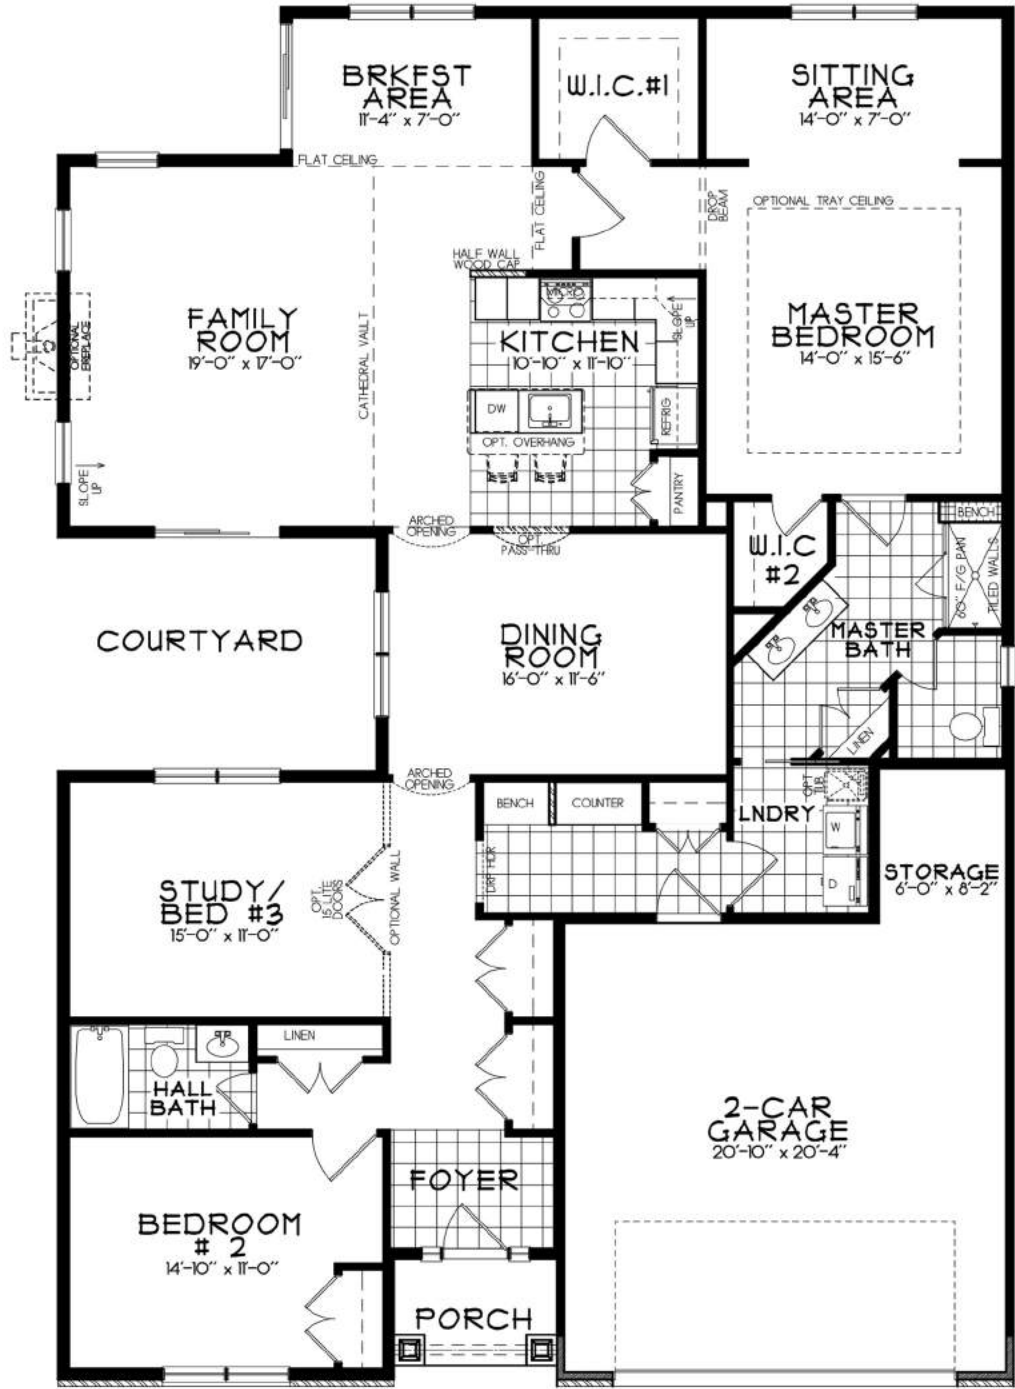

*\* Masonry returns optional*

# HAVILAND I

Square Footage: 2,137

OPTIONAL SPA BATH

**KAY BUILDERS**  
6 DECADES OF EXCELLENCE