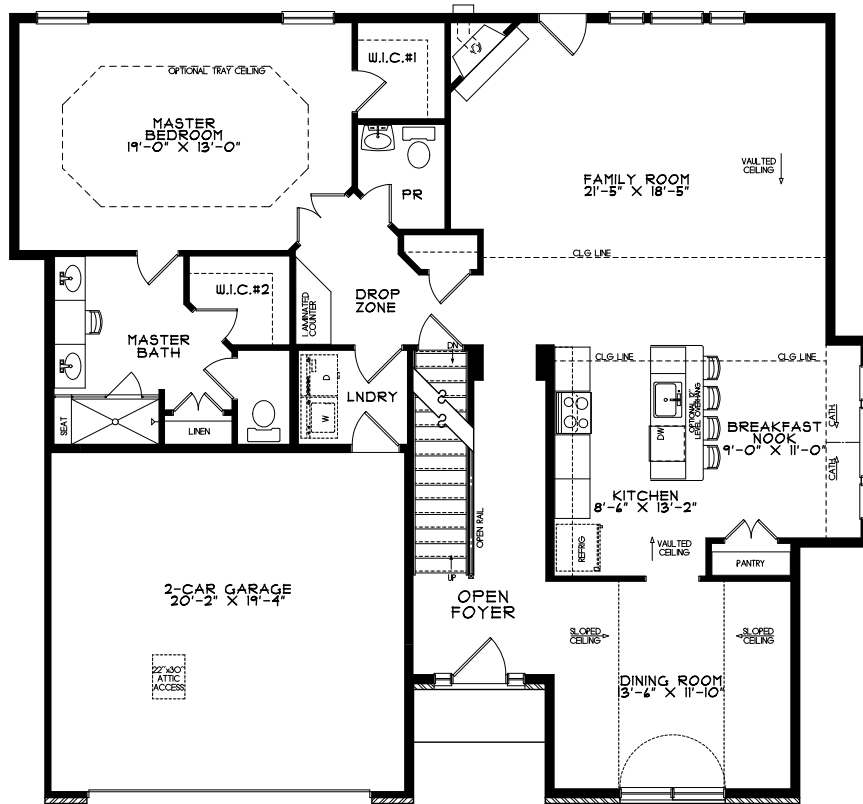

MESA

CLASSIC

CRAFTSMAN

CONTEMPORARY

MESA

MESA
FIRST FLOOR PLAN
1,578sf

MESA
SECOND FLOOR PLAN
805sf

All floorplans and renderings shown are artist's renditions and are subject to change without notice. All floorplans and renderings may show upgrades or optional features not included as standard. All features are subject to change without notice. Please consult salesperson for details. All dimensions are approximate and subject to field variations. Builder is not responsible for printer's errors and/or omissions.
© Kay Builders 2021