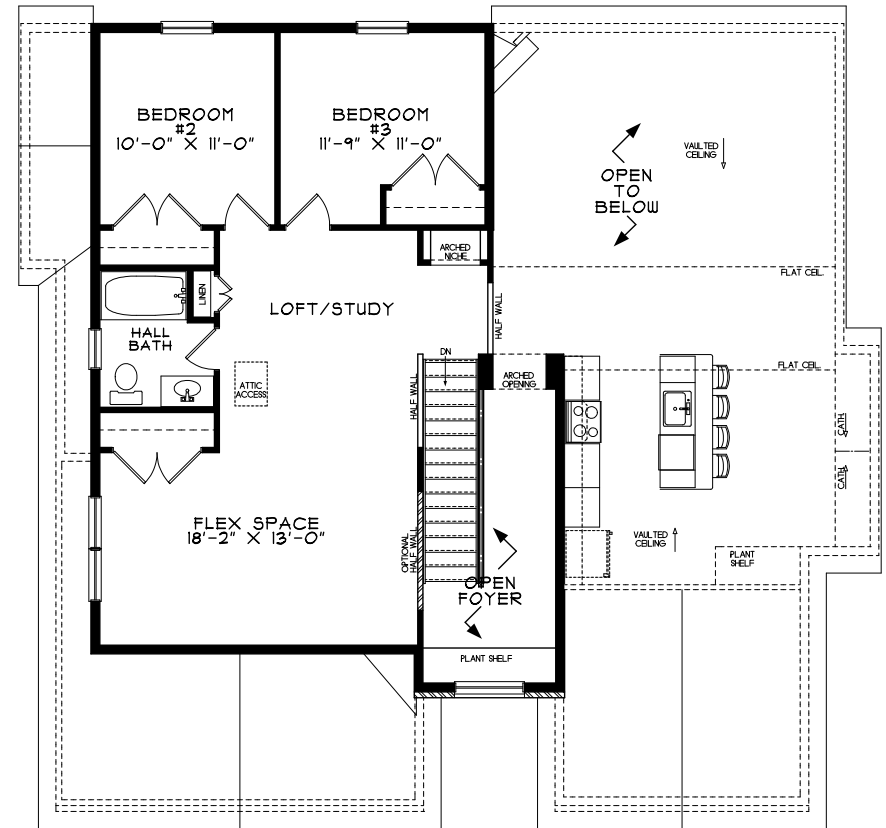

MESA

CLASSIC

CRAFTSMAN

CONTEMPORARY

MESA

MESA
FIRST FLOOR PLAN
1,578sf

MESA
SECOND FLOOR PLAN
805sf

All floorplans and renderings shown are artist's renditions and are subject to change without notice. All floorplans and renderings may show upgrades or optional features not included as standard. All features are subject to change without notice. Please consult salesperson for details. All dimensions are approximate and subject to field variations. Builder is not responsible for printer's errors and/or omissions.
© Kay Builders 2021