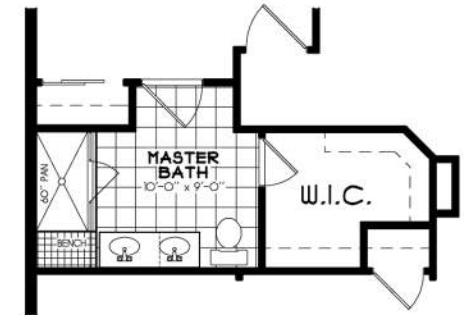

# GARLAND I

Square Footage: 1,560

**KAY BUILDERS**  
6 DECADES OF EXCELLENCE

9.11.15