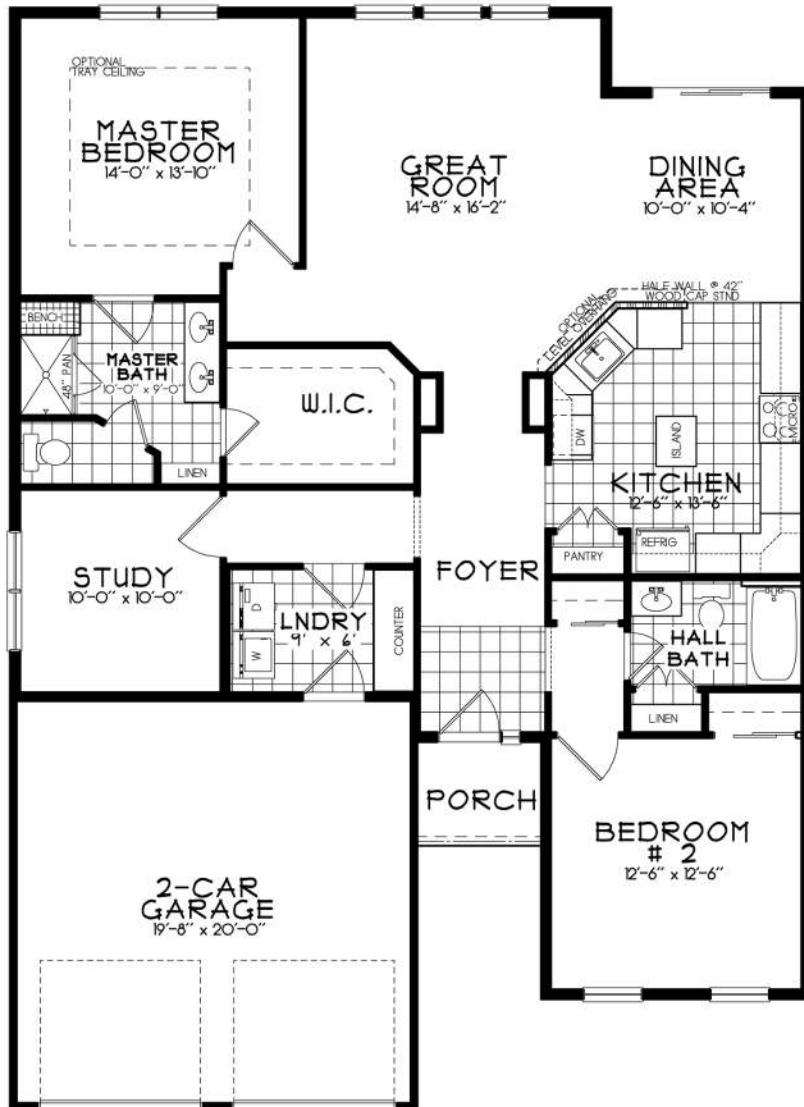

*\* Masonry returns optional*

# GARLAND I

Square Footage: 1,560

**KAY BUILDERS**  
6 DECADES OF EXCELLENCE

9.11.15