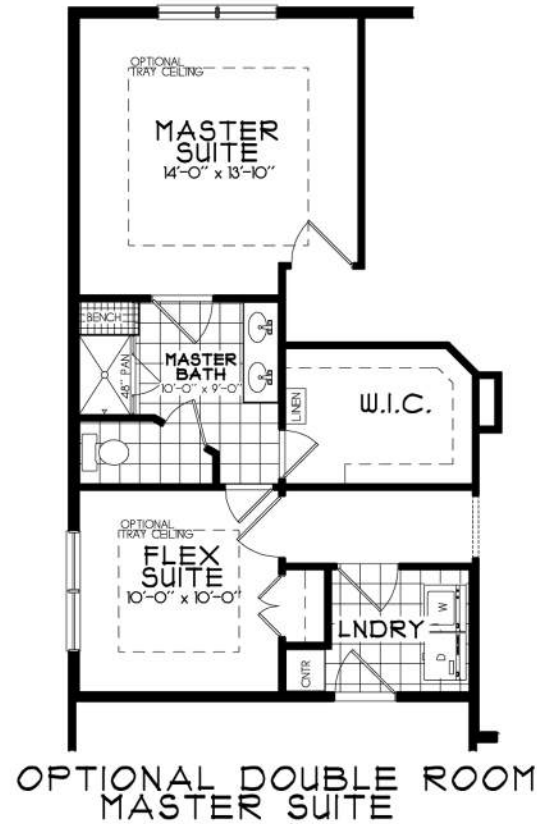

# GARLAND I

Square Footage: 1,560

**KAY BUILDERS**  
6 DECADES OF EXCELLENCE

9.11.15