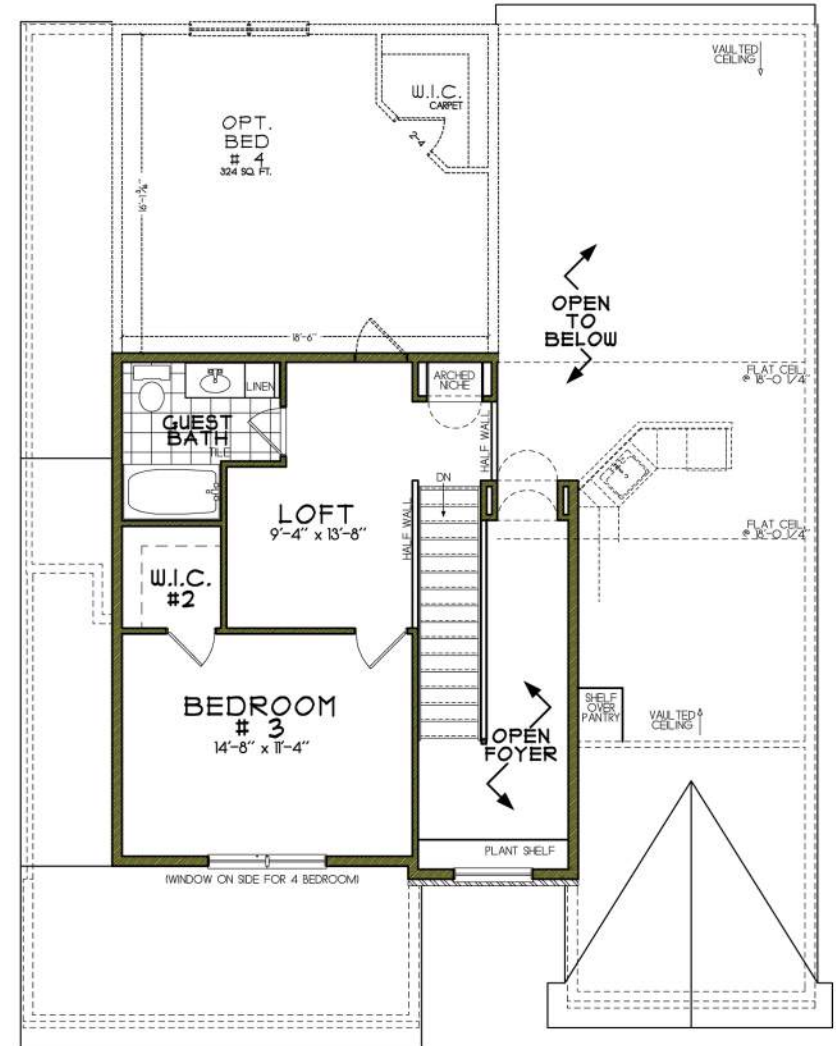

** Masonry returns optional*

OLYMPIA II

KAY BUILDERS
6 DECADES OF EXCELLENCE

OLYMPIA II

Square Footage: 2,044

1,550 SQ. FT. FIRST FLOOR

494 SQ. FT. SECOND FLOOR

KAY BUILDERS
6 DECADES OF EXCELLENCE