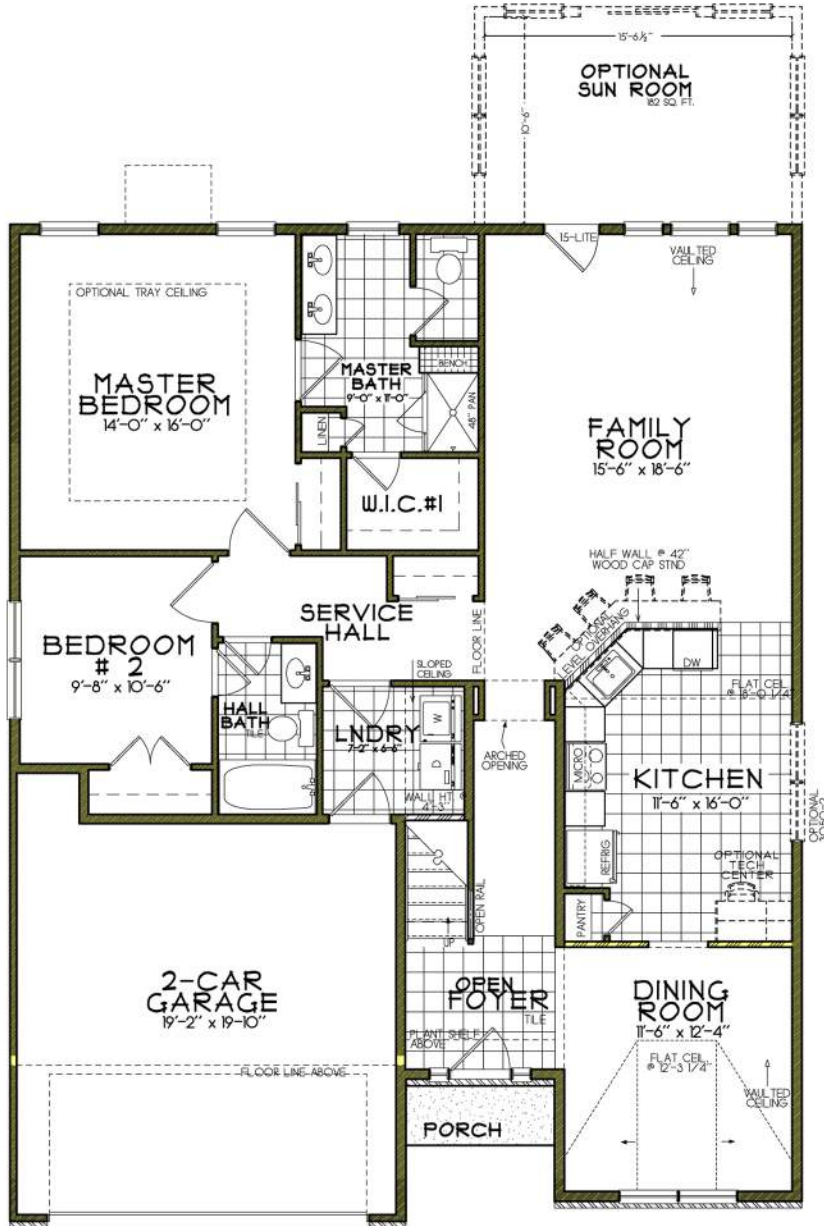

** Masonry returns optional*

OLYMPIA II

KAY BUILDERS
6 DECADES OF EXCELLENCE

OLYMPIA II

Square Footage: 2,044

1,550 SQ. FT. FIRST FLOOR

494 SQ. FT. SECOND FLOOR

KAY BUILDERS
6 DECADES OF EXCELLENCE