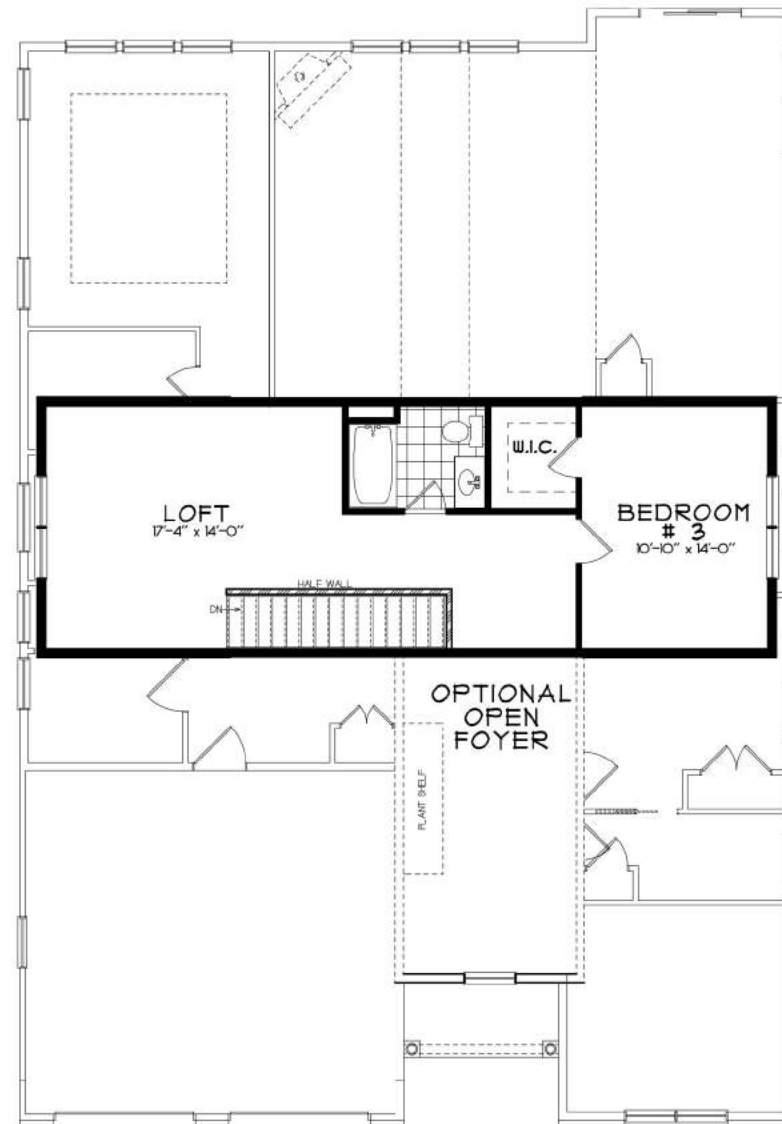

** Masonry returns optional*

TETON II

TETON II

Square Footage: 2,979

2,332 SQ. FT. FIRST FLOOR

647 SQ. FT. SECOND FLOOR

KAY BUILDERS
6 DECADES OF EXCELLENCE

9.24.15