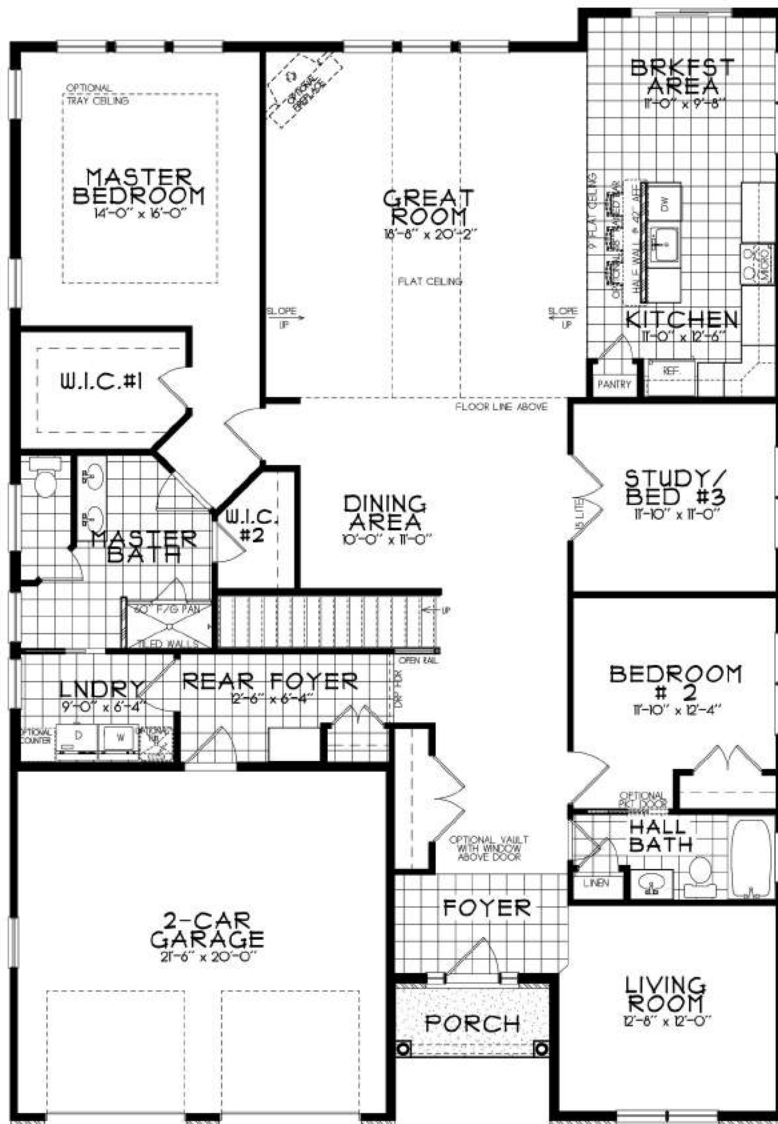

** Masonry returns optional*

TETON II

TETON II

Square Footage: 2,979

2,332 SQ. FT. FIRST FLOOR

647 SQ. FT. SECOND FLOOR

KAY BUILDERS
6 DECADES OF EXCELLENCE

9.24.15