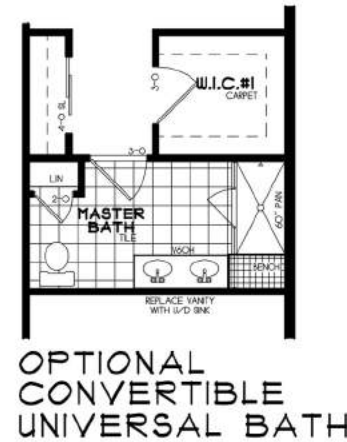

** Masonry returns optional*

REYNOLDS I

KAY BUILDERS
6 DECADES OF EXCELLENCE

REYNOLDS I

Square Footage: 1,891

Elevation C

KAY BUILDERS
6 DECADES OF EXCELLENCE