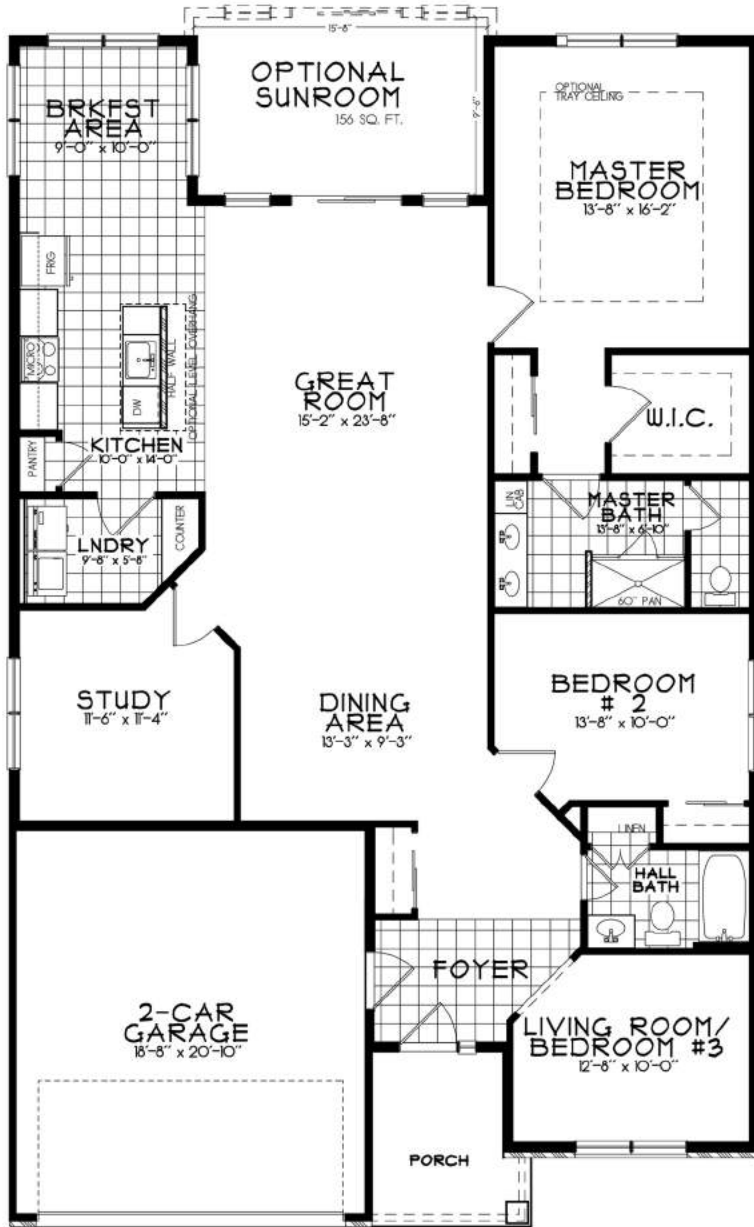

** Masonry returns optional*

REYNOLDS I

KAY BUILDERS
6 DECADES OF EXCELLENCE

REYNOLDS I

Square Footage: 1,891

Elevation C

KAY BUILDERS
6 DECADES OF EXCELLENCE