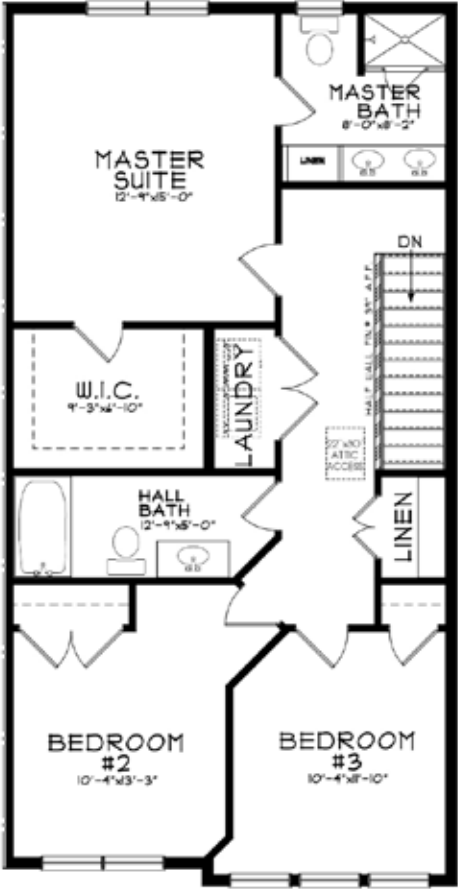

The Washington

The Washington

1,997 sq. ft.

LOWER LEVEL

MAIN LEVEL

UPPER LEVEL

All floorplans and renderings shown are artist's renditions and are subject to change without notice. All floorplans and renderings may show upgrades or optional features not included as standard. All features are subject to change without notice. Please consult salesperson for details. All dimensions are approximate and subject to field variations. Builder is not responsible for printer's errors and/or omissions.
© Kay Builders 2021

The Washington with Sunroom

2,237 sq. ft.

LOWER LEVEL

MAIN LEVEL

UPPER LEVEL

All floorplans and renderings shown are artist's renditions and are subject to change without notice. All floorplans and renderings may show upgrades or optional features not included as standard. All features are subject to change without notice. Please consult salesperson for details. All dimensions are approximate and subject to field variations. Builder is not responsible for printer's errors and/or omissions.
© Kay Builders 2021