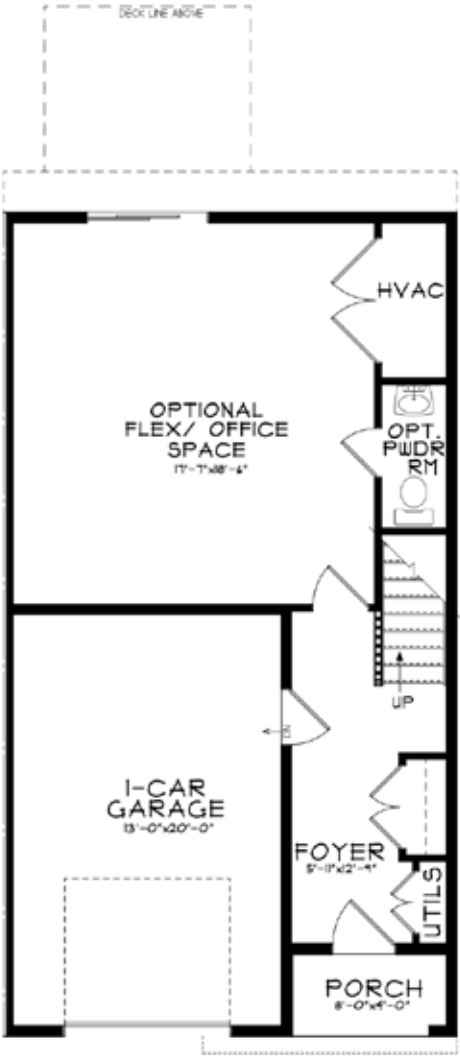

The Washington

The Washington

1,997 sq. ft.

LOWER LEVEL

MAIN LEVEL

UPPER LEVEL

All floorplans and renderings shown are artist's renditions and are subject to change without notice. All floorplans and renderings may show upgrades or optional features not included as standard. All features are subject to change without notice. Please consult salesperson for details. All dimensions are approximate and subject to field variations. Builder is not responsible for printer's errors and/or omissions.
© Kay Builders 2021

The Washington with Sunroom

2,237 sq. ft.

LOWER LEVEL

MAIN LEVEL

UPPER LEVEL

All floorplans and renderings shown are artist's renditions and are subject to change without notice. All floorplans and renderings may show upgrades or optional features not included as standard. All features are subject to change without notice. Please consult salesperson for details. All dimensions are approximate and subject to field variations. Builder is not responsible for printer's errors and/or omissions.
© Kay Builders 2021