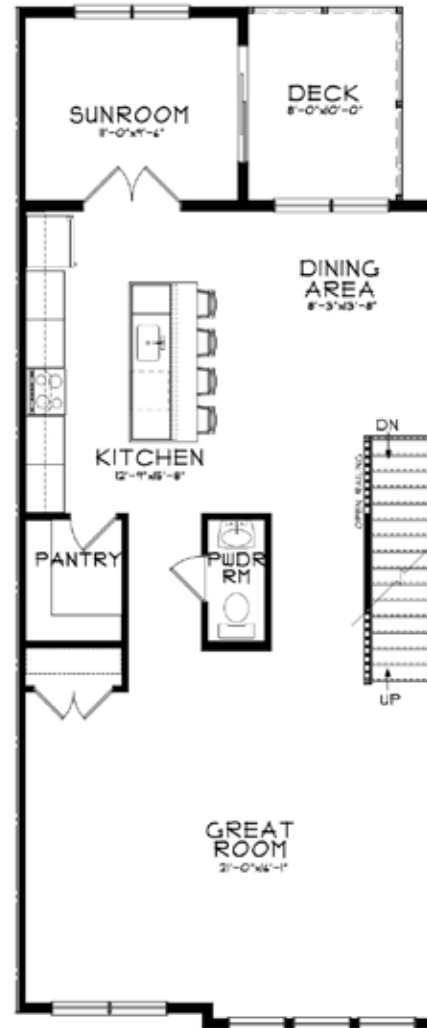

The Washington

The Washington

1,997 sq. ft.

LOWER LEVEL

MAIN LEVEL

UPPER LEVEL

All floorplans and renderings shown are artist's renditions and are subject to change without notice. All floorplans and renderings may show upgrades or optional features not included as standard. All features are subject to change without notice. Please consult salesperson for details. All dimensions are approximate and subject to field variations. Builder is not responsible for printer's errors and/or omissions.
© Kay Builders 2021

The Washington with Sunroom

2,237 sq. ft.

LOWER LEVEL

MAIN LEVEL

UPPER LEVEL

All floorplans and renderings shown are artist's renditions and are subject to change without notice. All floorplans and renderings may show upgrades or optional features not included as standard. All features are subject to change without notice. Please consult salesperson for details. All dimensions are approximate and subject to field variations. Builder is not responsible for printer's errors and/or omissions.
© Kay Builders 2021