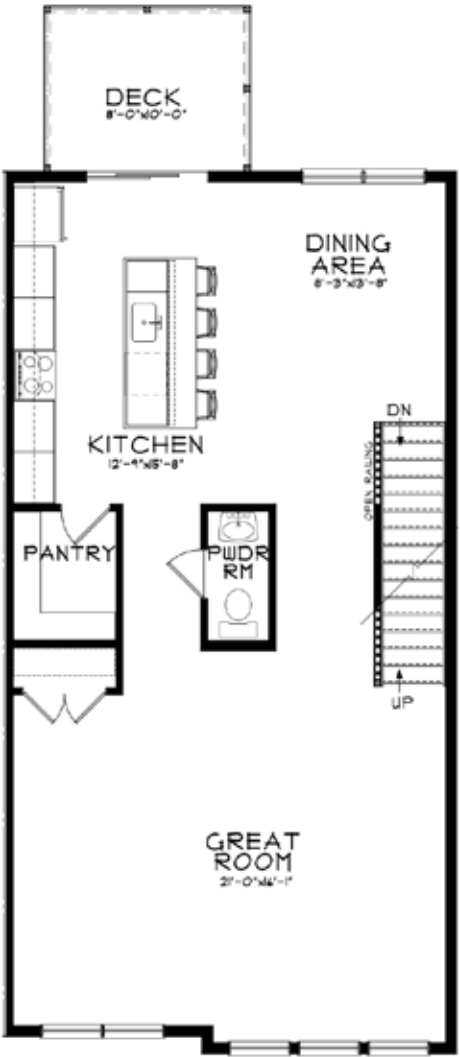

The Washington

The Washington

1,997 sq. ft.

LOWER LEVEL

MAIN LEVEL

UPPER LEVEL

All floorplans and renderings shown are artist's renditions and are subject to change without notice. All floorplans and renderings may show upgrades or optional features not included as standard. All features are subject to change without notice. Please consult salesperson for details. All dimensions are approximate and subject to field variations. Builder is not responsible for printer's errors and/or omissions.
© Kay Builders 2021

The Washington with Sunroom

2,237 sq. ft.

LOWER LEVEL

MAIN LEVEL

UPPER LEVEL

All floorplans and renderings shown are artist's renditions and are subject to change without notice. All floorplans and renderings may show upgrades or optional features not included as standard. All features are subject to change without notice. Please consult salesperson for details. All dimensions are approximate and subject to field variations. Builder is not responsible for printer's errors and/or omissions.
© Kay Builders 2021