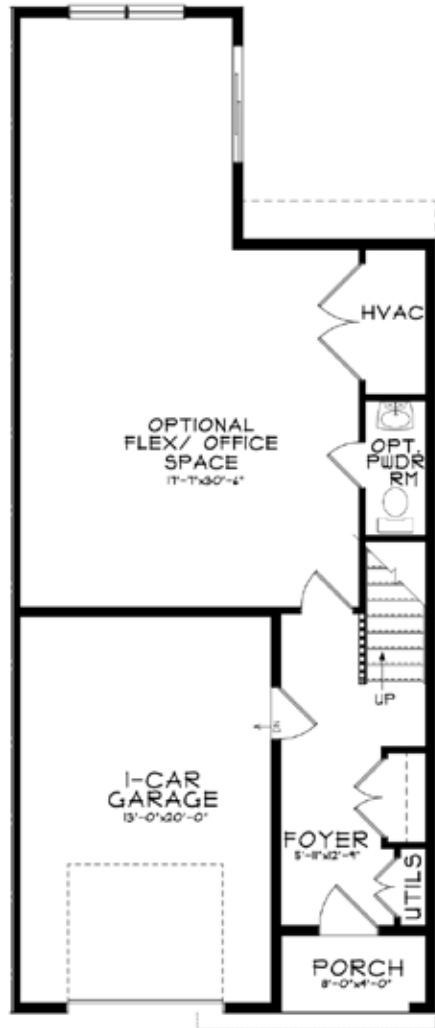

The Washington

The Washington

1,997 sq. ft.

LOWER LEVEL

MAIN LEVEL

UPPER LEVEL

All floorplans and renderings shown are artist's renditions and are subject to change without notice. All floorplans and renderings may show upgrades or optional features not included as standard. All features are subject to change without notice. Please consult salesperson for details. All dimensions are approximate and subject to field variations. Builder is not responsible for printer's errors and/or omissions.
© Kay Builders 2021

The Washington with Sunroom

2,237 sq. ft.

LOWER LEVEL

MAIN LEVEL

UPPER LEVEL

All floorplans and renderings shown are artist's renditions and are subject to change without notice. All floorplans and renderings may show upgrades or optional features not included as standard. All features are subject to change without notice. Please consult salesperson for details. All dimensions are approximate and subject to field variations. Builder is not responsible for printer's errors and/or omissions.
© Kay Builders 2021