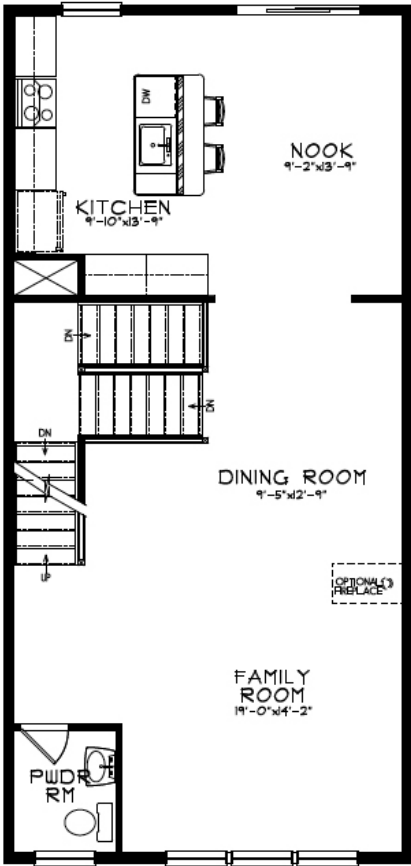

The Jefferson

The Jefferson

1,728 sq. ft.

TERRACE LEVEL PLAN

SECOND FLOOR PLAN

THIRD FLOOR PLAN

All floorplans and renderings shown are artist's renditions and are subject to change without notice. All floorplans and renderings may show upgrades or optional features not included as standard. All features are subject to change without notice. Please consult salesperson for details. All dimensions are approximate and subject to field variations. Builder is not responsible for printer's errors and/or omissions. © Kay Builders 2018