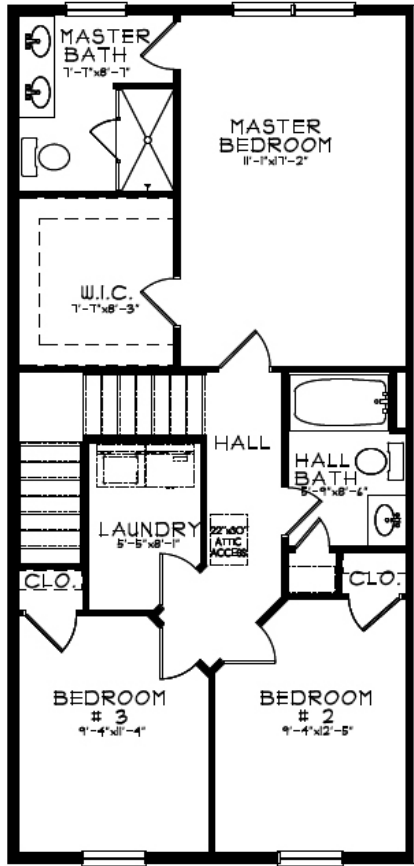

The Jefferson

The Jefferson

1,728 sq. ft.

TERRACE LEVEL PLAN

SECOND FLOOR PLAN

THIRD FLOOR PLAN

All floorplans and renderings shown are artist's renditions and are subject to change without notice. All floorplans and renderings may show upgrades or optional features not included as standard. All features are subject to change without notice. Please consult salesperson for details. All dimensions are approximate and subject to field variations. Builder is not responsible for printer's errors and/or omissions. © Kay Builders 2018