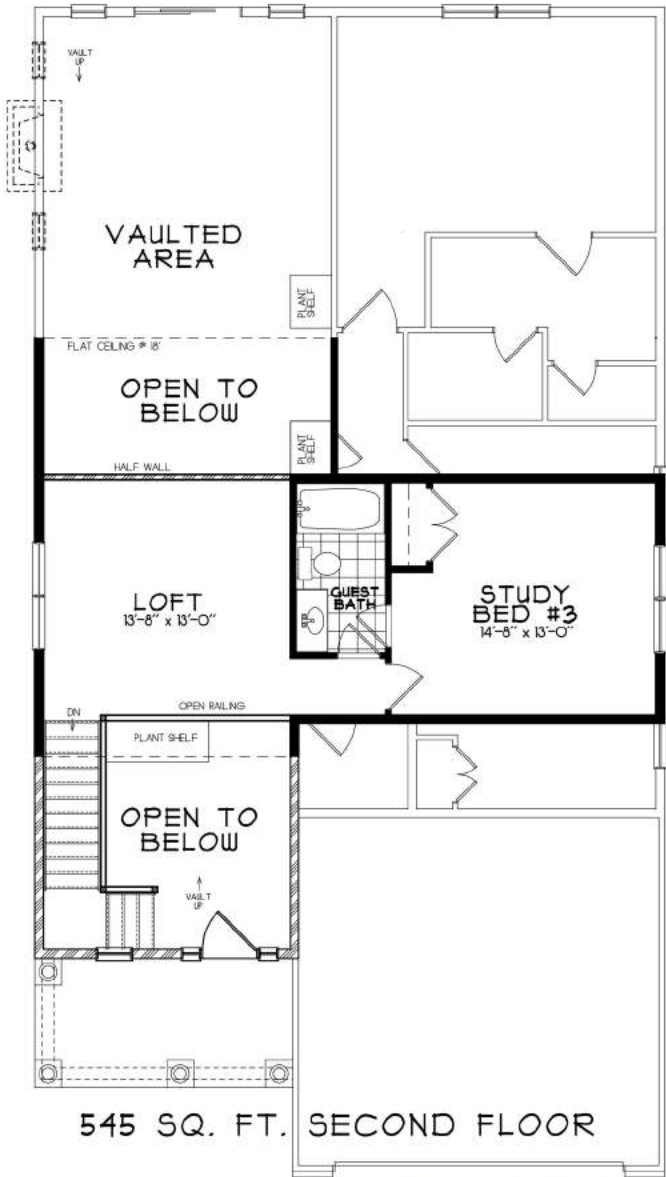

** Masonry returns optional*

SHERIDAN II

KAY BUILDERS
6 DECADES OF EXCELLENCE

SHERIDAN II

Square Footage: 2,234

1,689 SQ. FT. FIRST FLOOR

545 SQ. FT. SECOND FLOOR

KAY BUILDERS
6 DECADES OF EXCELLENCE