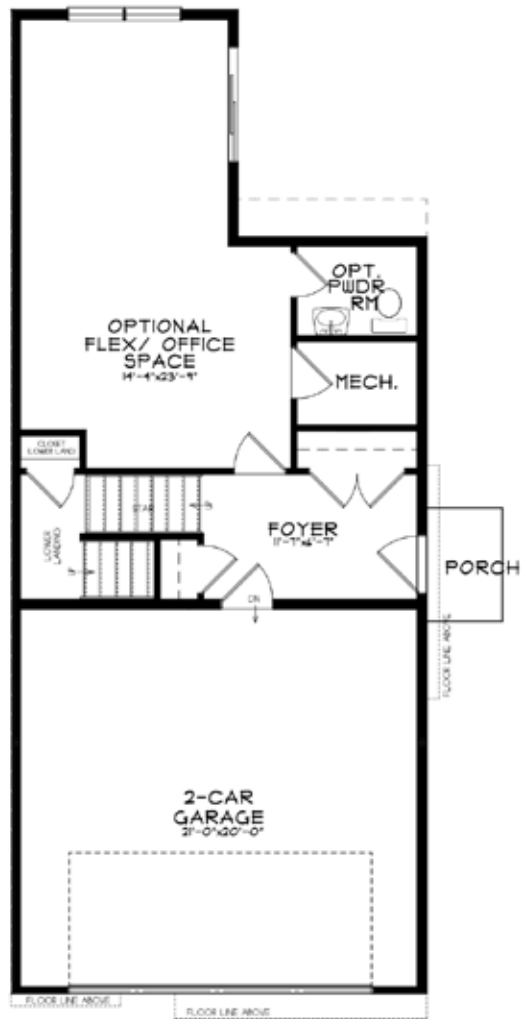

The Jefferson - 2 Car

The Jefferson (2 Car)

2,053 sq. ft.

LOWER LEVEL

MAIN LEVEL

UPPER LEVEL

The Jefferson (2 Car) with Sunroom

2,293 sq. ft.

LOWER LEVEL

MAIN LEVEL

UPPER LEVEL

All floorplans and renderings shown are artist's renditions and are subject to change without notice. All floorplans and renderings may show upgrades or optional features not included as standard. All features are subject to change without notice. Please consult salesperson for details. All dimensions are approximate and subject to field variations. Builder is not responsible for printer's errors and/or omissions.
© Kay Builders 2021