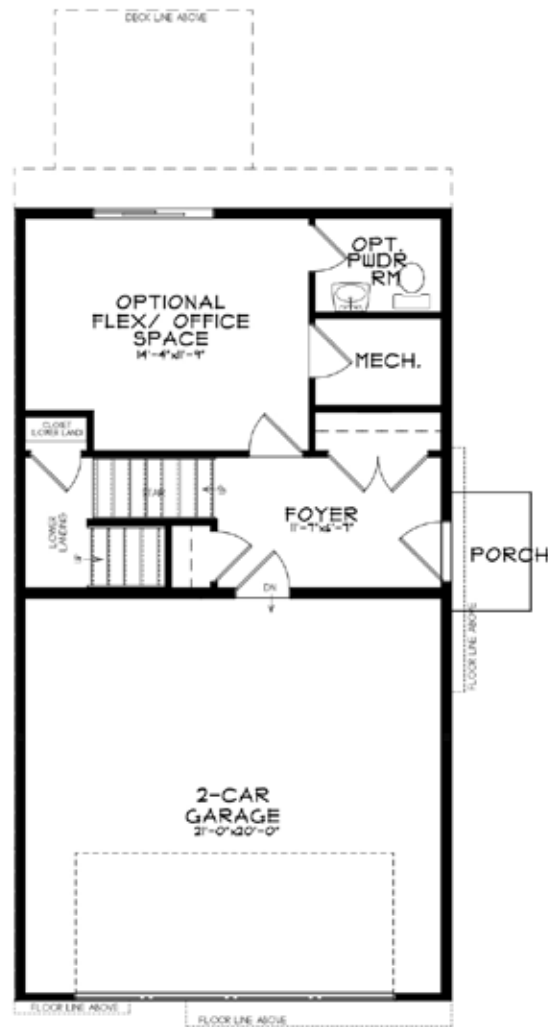

The Jefferson - 2 Car

The Jefferson (2 Car)

2,053 sq. ft.

LOWER LEVEL

MAIN LEVEL

UPPER LEVEL

The Jefferson (2 Car) with Sunroom

2,293 sq. ft.

LOWER LEVEL

MAIN LEVEL

UPPER LEVEL

All floorplans and renderings shown are artist's renditions and are subject to change without notice. All floorplans and renderings may show upgrades or optional features not included as standard. All features are subject to change without notice. Please consult salesperson for details. All dimensions are approximate and subject to field variations. Builder is not responsible for printer's errors and/or omissions.
© Kay Builders 2021