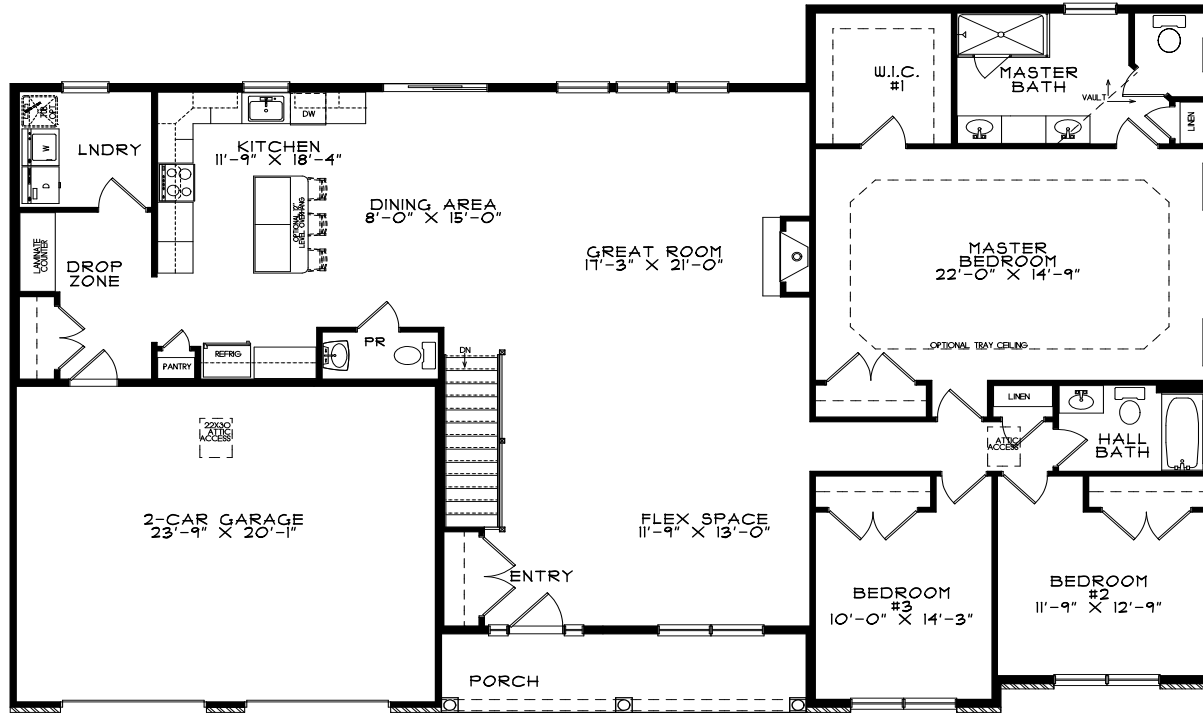

# INNSBRUCK I

CLASSIC

CRAFTSMAN

CONTEMPORARY

# INNSBRUCK I

INNSBRUCK I  
FIRST FLOOR PLAN  
2,214sf

All floorplans and renderings shown are artist's renditions and are subject to change without notice. All floorplans and renderings may show upgrades or optional features not included as standard. All features are subject to change without notice. Please consult salesperson for details. All dimensions are approximate and subject to field variations. Builder is not responsible for printer's errors and/or omissions.  
© Kay Builders 2021