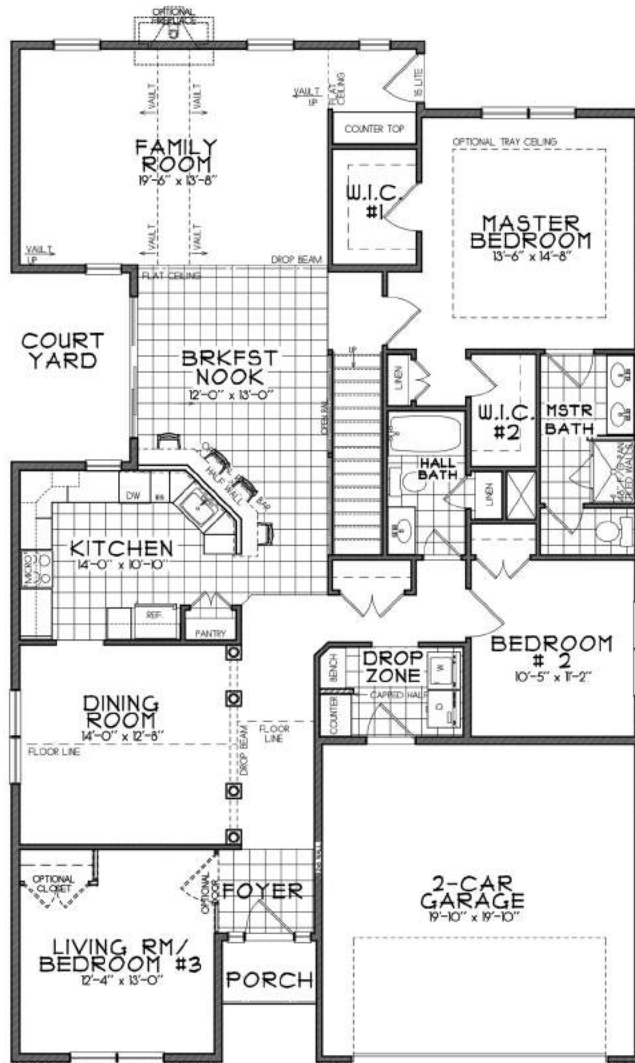

** Masonry returns optional*

VISTA II

KAY BUILDERS
6 DECADES OF EXCELLENCE

VISTA II

Square Footage: 2,426

1,984 SQ. FT. FIRST FLOOR

442 SQ. FT. SECOND FLOOR (3-BEDROOM)

KAY BUILDERS
6 DECADES OF EXCELLENCE

9.18.15