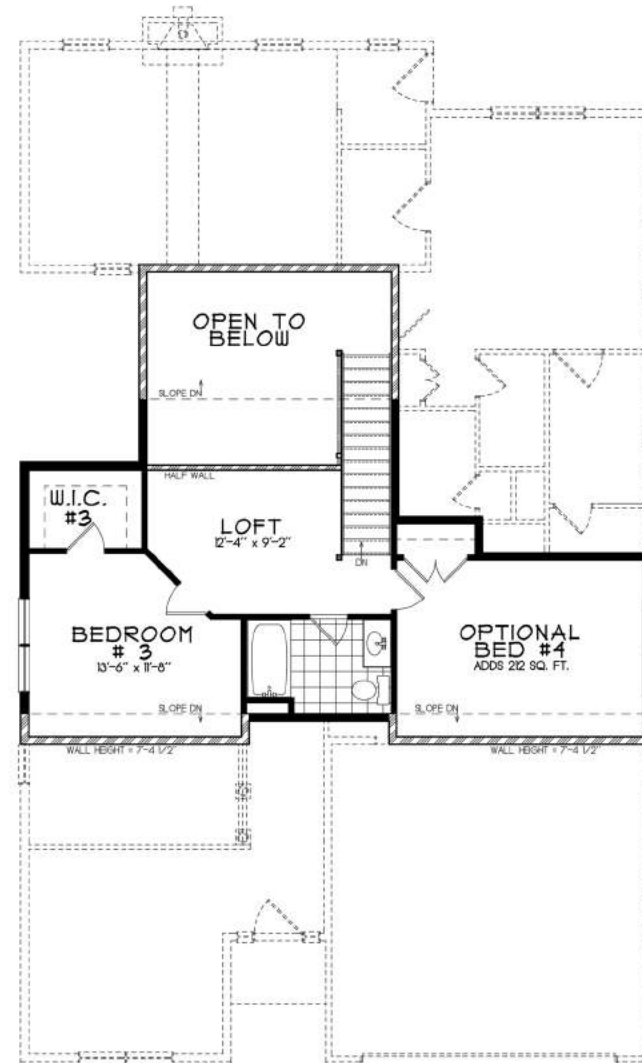

** Masonry returns optional*

VISTA II

KAY BUILDERS
6 DECADES OF EXCELLENCE

VISTA II

Square Footage: 2,426

1,984 SQ. FT. FIRST FLOOR

442 SQ. FT. SECOND FLOOR (3-BEDROOM)

KAY BUILDERS
6 DECADES OF EXCELLENCE