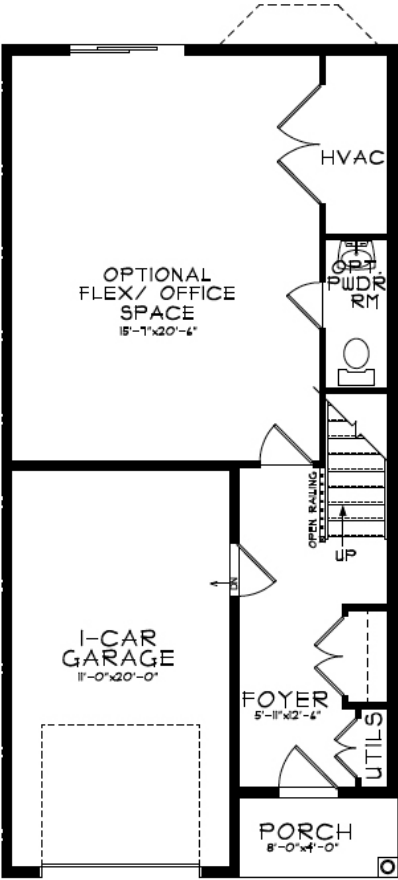

# The Washington

# The Washington

1,820 sq. ft.

TERRACE LEVEL PLAN

SECOND FLOOR PLAN

THIRD FLOOR PLAN

All floorplans and renderings shown are artist's renditions and are subject to change without notice. All floorplans and renderings may show upgrades or optional features not included as standard. All features are subject to change without notice. Please consult salesperson for details. All dimensions are approximate and subject to field variations. Builder is not responsible for printer's errors and/or omissions. © Kay Builders 2018