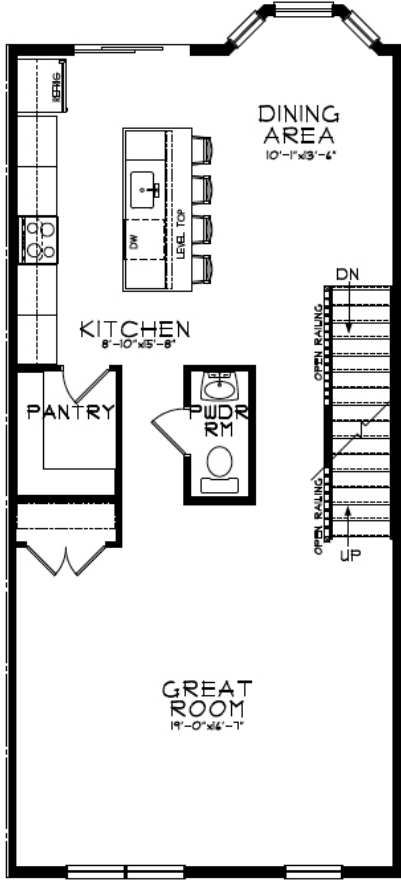

# The Washington

# The Washington

1,820 sq. ft.

TERRACE LEVEL PLAN

SECOND FLOOR PLAN

THIRD FLOOR PLAN

All floorplans and renderings shown are artist's renditions and are subject to change without notice. All floorplans and renderings may show upgrades or optional features not included as standard. All features are subject to change without notice. Please consult salesperson for details. All dimensions are approximate and subject to field variations. Builder is not responsible for printer's errors and/or omissions. © Kay Builders 2018