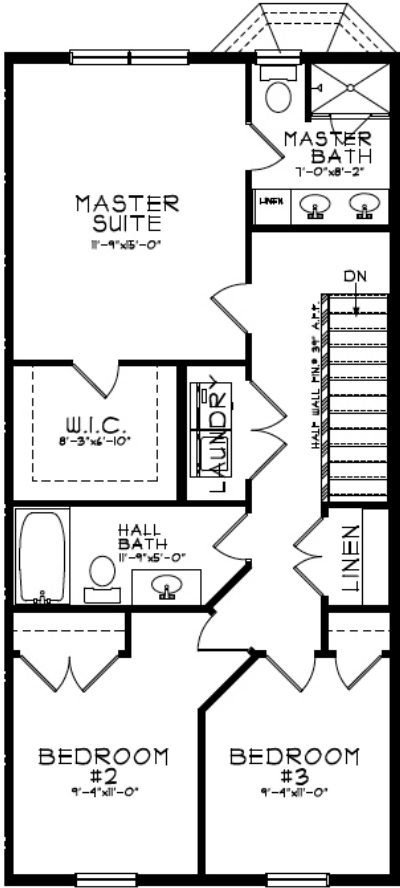

# The Washington

# The Washington

1,820 sq. ft.

TERRACE LEVEL PLAN

SECOND FLOOR PLAN

THIRD FLOOR PLAN

All floorplans and renderings shown are artist's renditions and are subject to change without notice. All floorplans and renderings may show upgrades or optional features not included as standard. All features are subject to change without notice. Please consult salesperson for details. All dimensions are approximate and subject to field variations. Builder is not responsible for printer's errors and/or omissions. © Kay Builders 2018