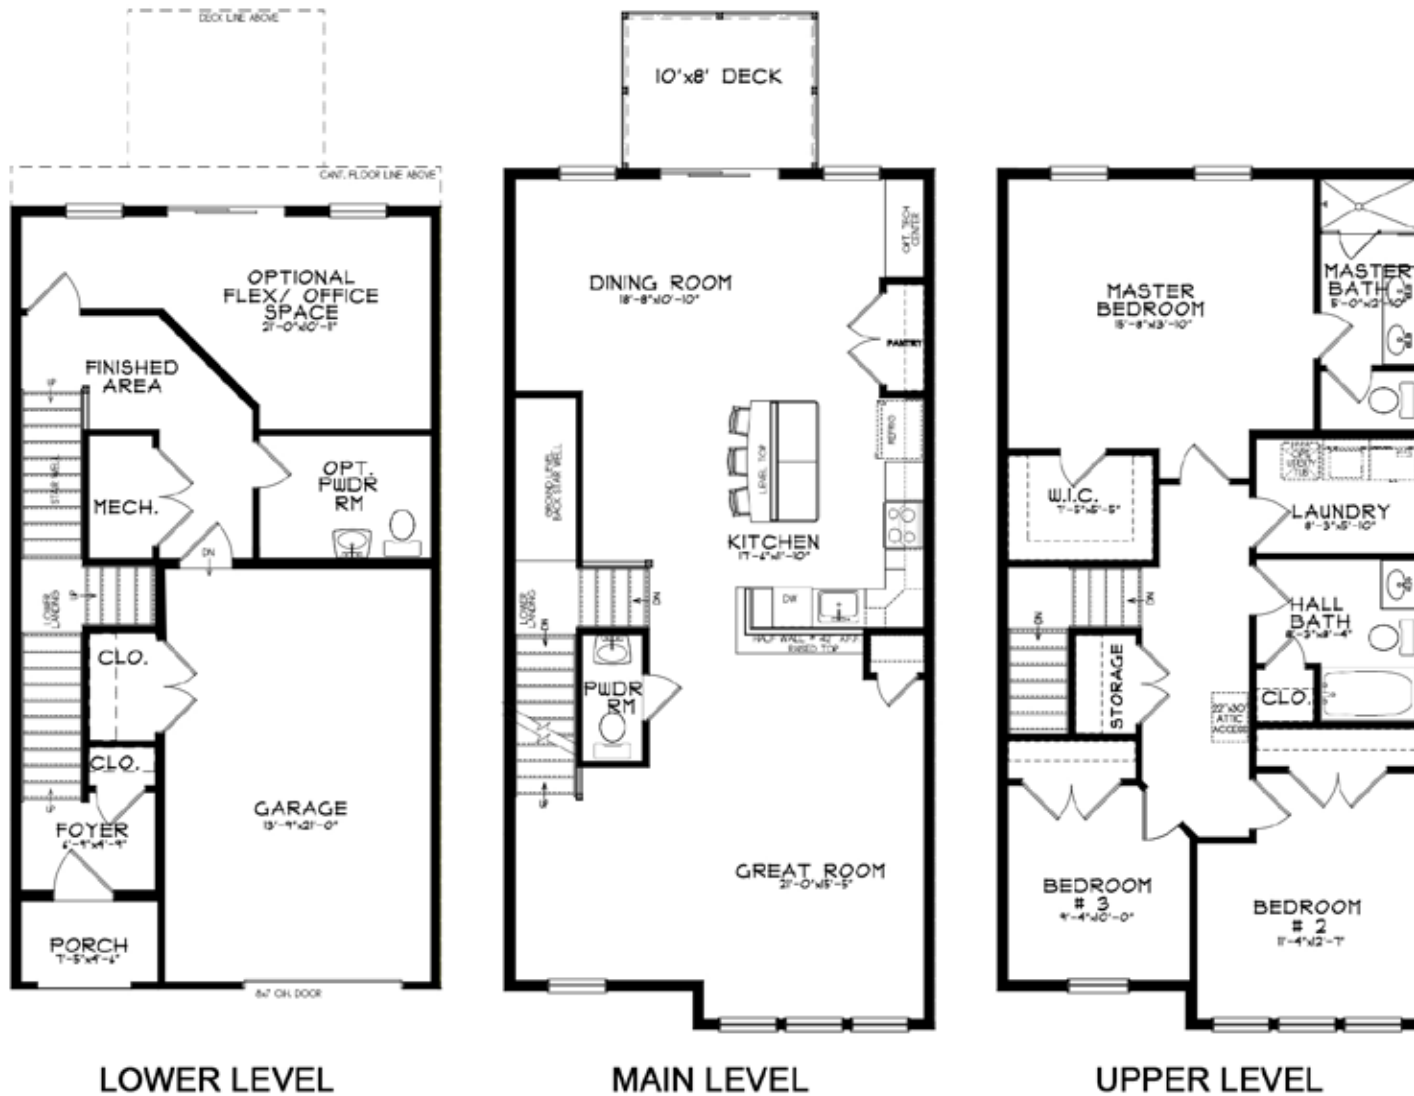

The Franklin

The Franklin

2,135 sq. ft.

LOWER LEVEL

MAIN LEVEL

UPPER LEVEL

All floorplans and renderings shown are artist's renditions and are subject to change without notice. All floorplans and renderings may show upgrades or optional features not included as standard. All features are subject to change without notice. Please consult salesperson for details. All dimensions are approximate and subject to field variations. Builder is not responsible for printer's errors and/or omissions. © Kay Builders 2021

The Franklin with Sunroom

2,375 sq. ft.

All floorplans and renderings shown are artist's renditions and are subject to change without notice. All floorplans and renderings may show upgrades or optional features not included as standard. All features are subject to change without notice. Please consult salesperson for details. All dimensions are approximate and subject to field variations. Builder is not responsible for printer's errors and/or omissions.
© Kay Builders 2021