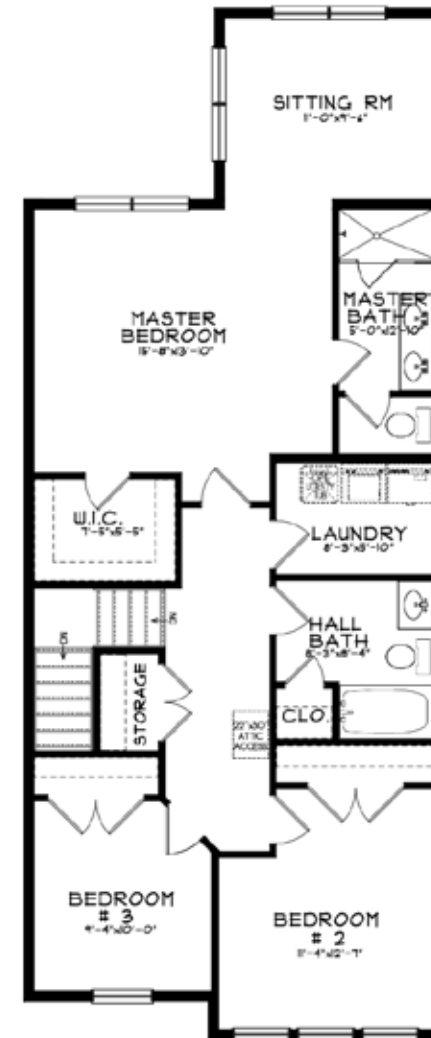

The Franklin

The Franklin

2,135 sq. ft.

LOWER LEVEL

MAIN LEVEL

UPPER LEVEL

All floorplans and renderings shown are artist's renditions and are subject to change without notice. All floorplans and renderings may show upgrades or optional features not included as standard. All features are subject to change without notice. Please consult salesperson for details. All dimensions are approximate and subject to field variations. Builder is not responsible for printer's errors and/or omissions. © Kay Builders 2021

The Franklin with Sunroom

2,375 sq. ft.

All floorplans and renderings shown are artist's renditions and are subject to change without notice. All floorplans and renderings may show upgrades or optional features not included as standard. All features are subject to change without notice. Please consult salesperson for details. All dimensions are approximate and subject to field variations. Builder is not responsible for printer's errors and/or omissions.
© Kay Builders 2021