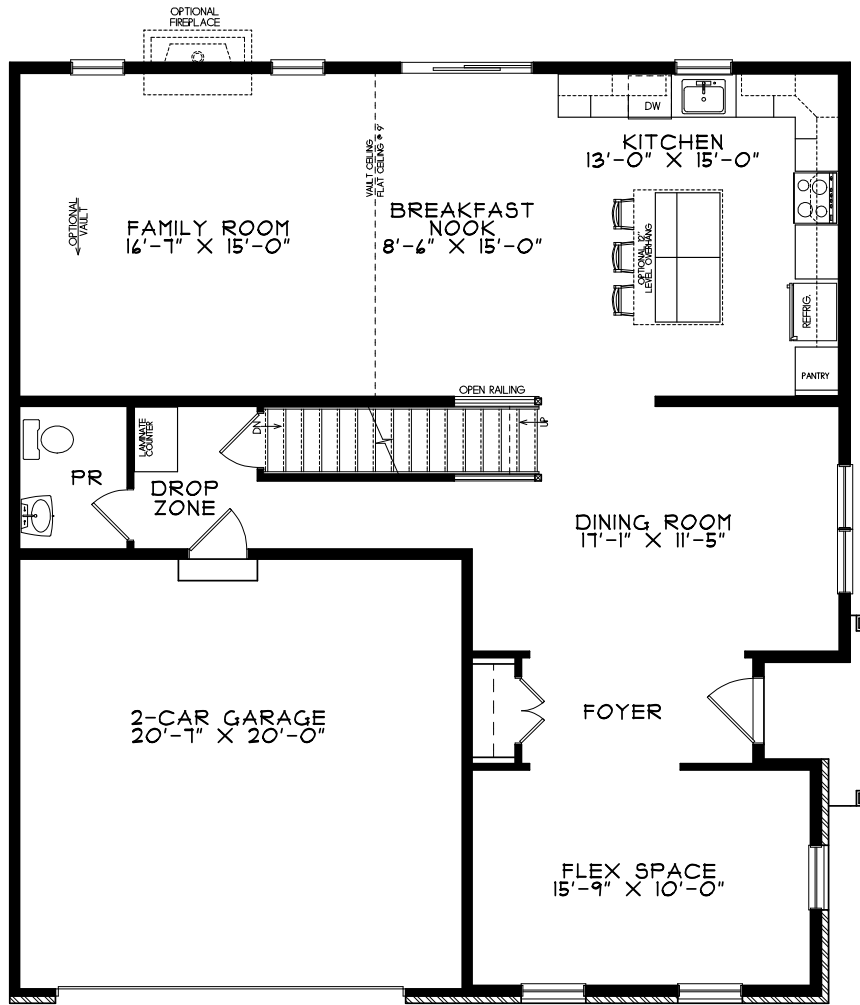

PENROSE

TWIN VILLA

Square Foot: 2,406

All floorplans and renderings shown are artist's renditions and are subject to change without notice. All floorplans and renderings may show upgrades or optional features not included as standard. All features are subject to change without notice. Please consult salesperson for details. All dimensions are approximate and subject to field variations. Builder is not responsible for printer's errors and/or omissions.
© Kay Builders 2021

PENROSE

PENROSE
FIRST FLOOR PLAN
 1,241sf

PENROSE
SECOND FLOOR PLAN
 1,165sf

All floorplans and renderings shown are artist's renditions and are subject to change without notice. All floorplans and renderings may show upgrades or optional features not included as standard. All features are subject to change without notice. Please consult salesperson for details. All dimensions are approximate and subject to field variations. Builder is not responsible for printer's errors and/or omissions.
 © Kay Builders 2021