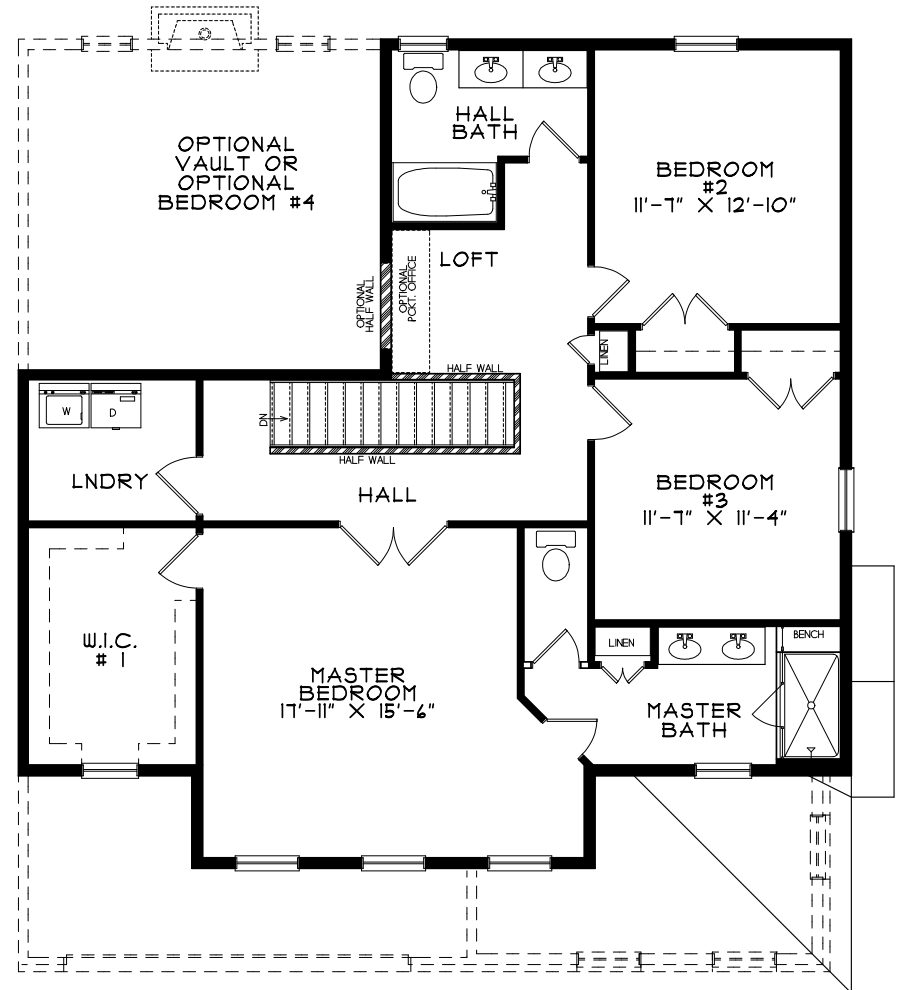

PENROSE

TWIN VILLA

Square Foot: 2,406

All floorplans and renderings shown are artist's renditions and are subject to change without notice. All floorplans and renderings may show upgrades or optional features not included as standard. All features are subject to change without notice. Please consult salesperson for details. All dimensions are approximate and subject to field variations. Builder is not responsible for printer's errors and/or omissions.
© Kay Builders 2021

PENROSE

PENROSE
FIRST FLOOR PLAN
 1,241sf

PENROSE
SECOND FLOOR PLAN
 1,165sf

All floorplans and renderings shown are artist's renditions and are subject to change without notice. All floorplans and renderings may show upgrades or optional features not included as standard. All features are subject to change without notice. Please consult salesperson for details. All dimensions are approximate and subject to field variations. Builder is not responsible for printer's errors and/or omissions.
 © Kay Builders 2021