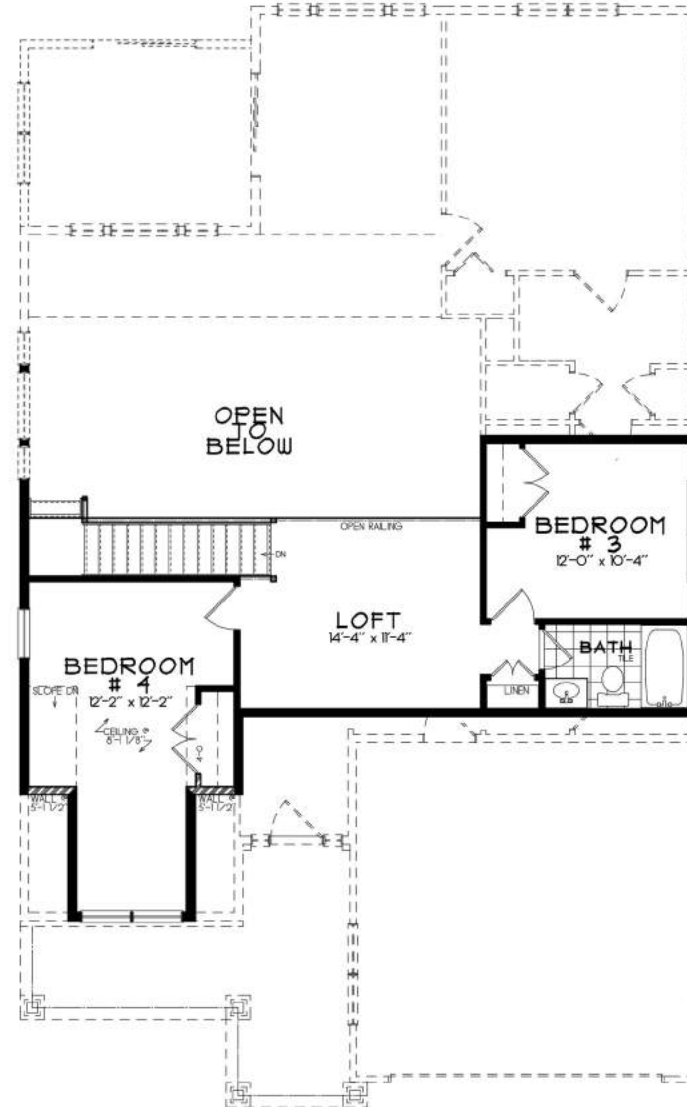

** Masonry returns optional*

FOXGROVE II

KAY BUILDERS
6 DECADES OF EXCELLENCE

FOXGROVE II

Square Footage: 2,399

1,141 SQ. FT. FIRST FLOOR

652 SQ. FT. SECOND FLOOR

KAY BUILDERS
6 DECADES OF EXCELLENCE