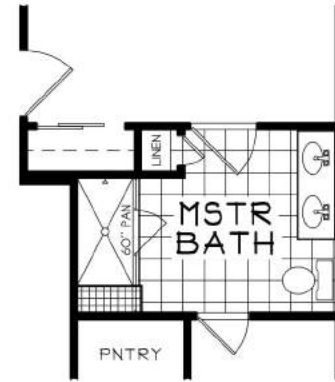

** Masonry returns optional*

FOXGROVE I

KAY BUILDERS
6 DECADES OF EXCELLENCE

FOXGROVE I

Square Footage: 1,747

OPTIONAL
CONVERTABLE
UNIVERSAL BATH

KAY BUILDERS
6 DECADES OF EXCELLENCE

9.18.15