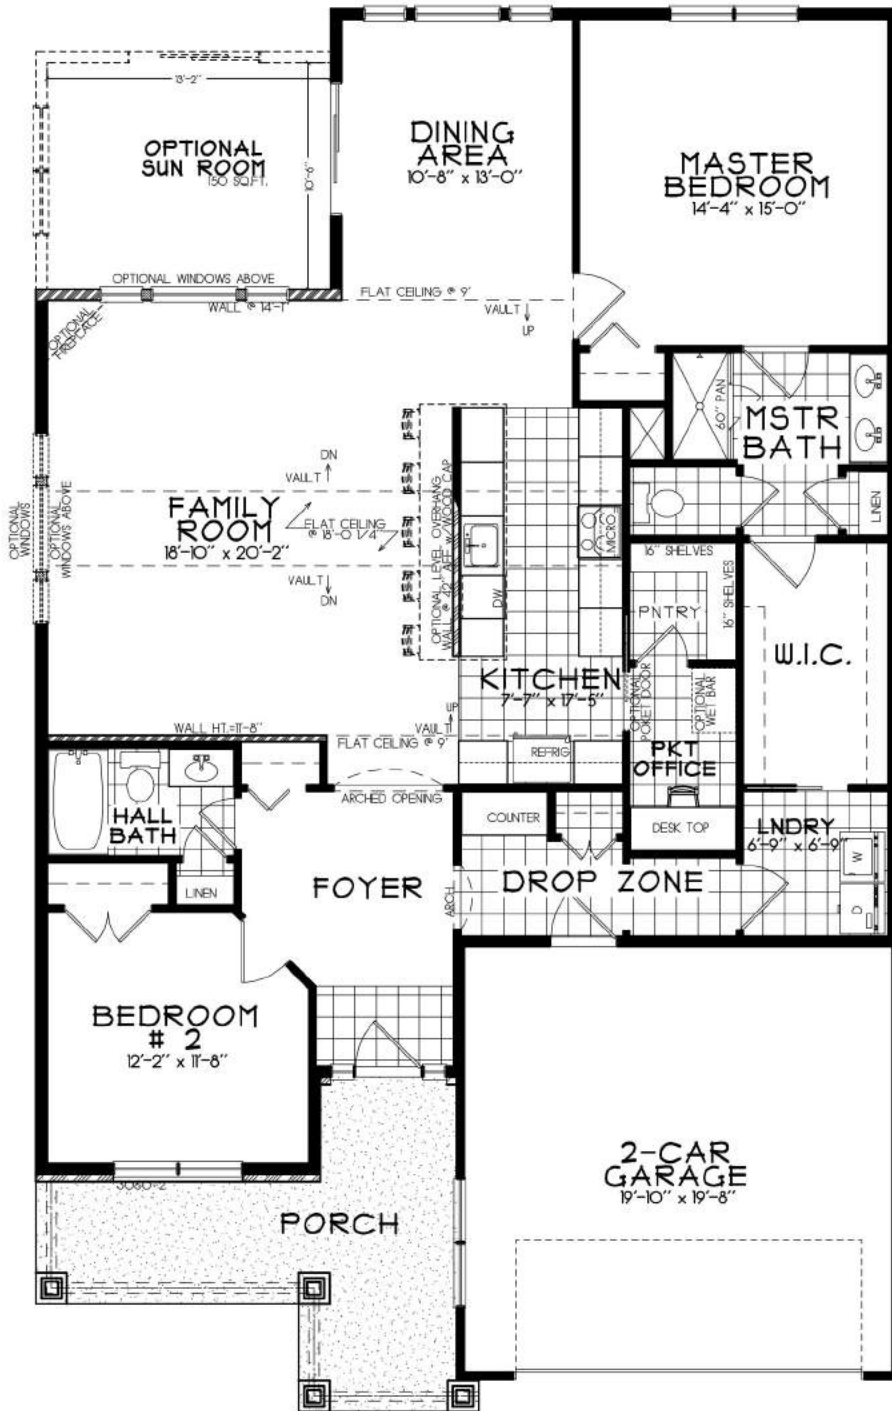

** Masonry returns optional*

FOXGROVE I

KAY BUILDERS
6 DECADES OF EXCELLENCE

FOXGROVE I

Square Footage: 1,747

OPTIONAL
CONVERTABLE
UNIVERSAL BATH

KAY BUILDERS
6 DECADES OF EXCELLENCE

9.18.15