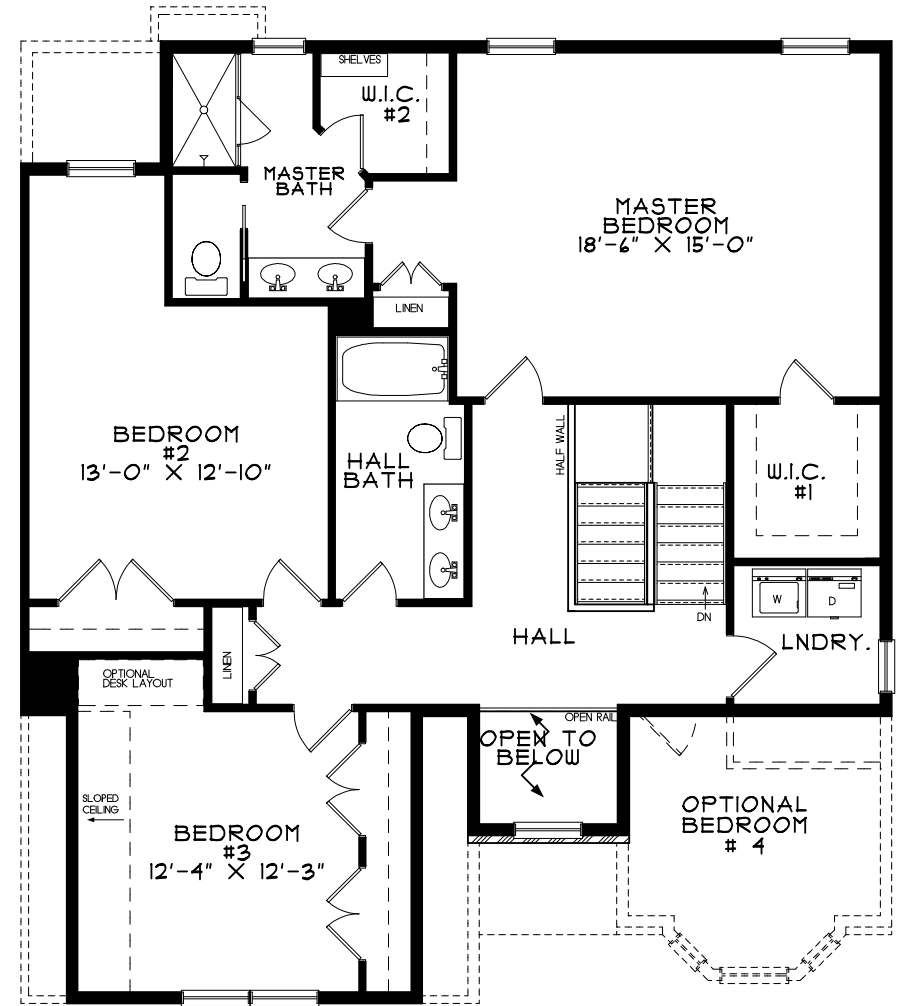

LYNSWORTH

TWIN VILLA

Square Foot: 2,433

All floorplans and renderings shown are artist's renditions and are subject to change without notice. All floorplans and renderings may show upgrades or optional features not included as standard. All features are subject to change without notice. Please consult salesperson for details. All dimensions are approximate and subject to field variations. Builder is not responsible for printer's errors and/or omissions.

© Kay Builders 2021

LYNSWORTH

**LYNSWORTH
FIRST FLOOR PLAN**
1,112sf

**LYNSWORTH
SECOND FLOOR PLAN**
1,321sf

All floorplans and renderings shown are artist's renditions and are subject to change without notice. All floorplans and renderings may show upgrades or optional features not included as standard. All features are subject to change without notice. Please consult salesperson for details. All dimensions are approximate and subject to field variations. Builder is not responsible for printer's errors and/or omissions.
© Kay Builders 2021