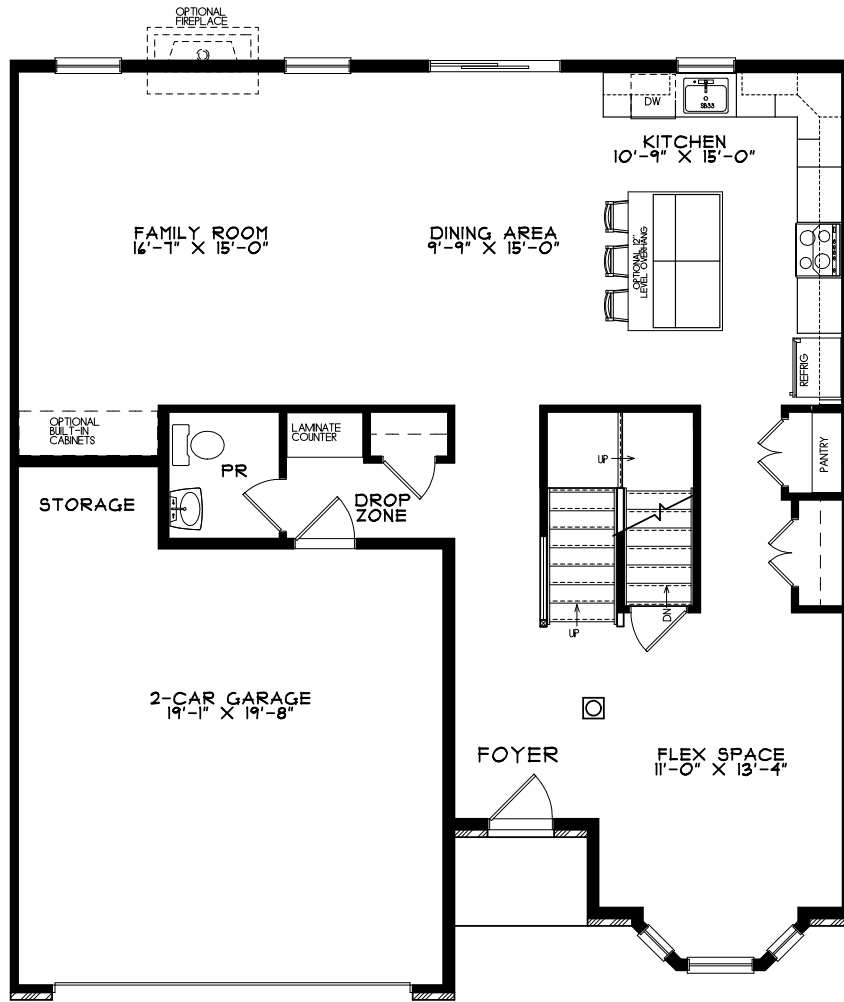

LYNSWORTH

TWIN VILLA

Square Foot: 2,433

All floorplans and renderings shown are artist's renditions and are subject to change without notice. All floorplans and renderings may show upgrades or optional features not included as standard. All features are subject to change without notice. Please consult salesperson for details. All dimensions are approximate and subject to field variations. Builder is not responsible for printer's errors and/or omissions.

© Kay Builders 2021

LYNSWORTH

**LYNSWORTH
FIRST FLOOR PLAN**
1,112sf

**LYNSWORTH
SECOND FLOOR PLAN**
1,321sf

All floorplans and renderings shown are artist's renditions and are subject to change without notice. All floorplans and renderings may show upgrades or optional features not included as standard. All features are subject to change without notice. Please consult salesperson for details. All dimensions are approximate and subject to field variations. Builder is not responsible for printer's errors and/or omissions.
© Kay Builders 2021