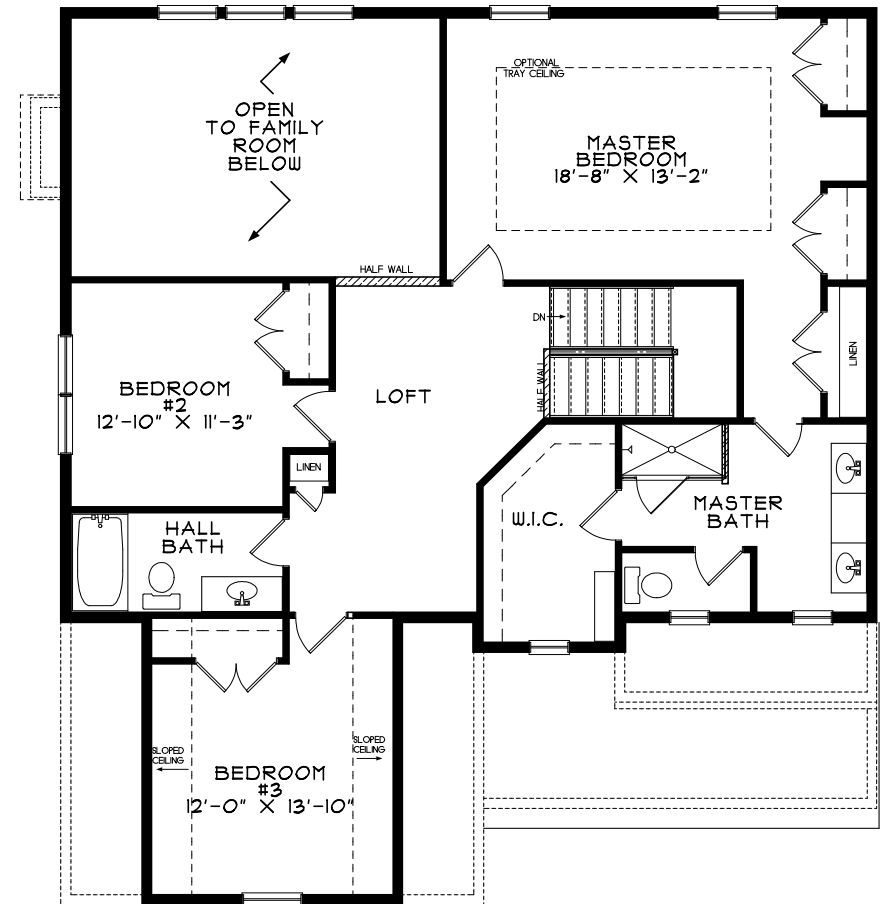

SIERRA

TWIN VILLA

Square Foot: 2,377

All floorplans and renderings shown are artist's renditions and are subject to change without notice. All floorplans and renderings may show upgrades or optional features not included as standard. All features are subject to change without notice. Please consult salesperson for details. All dimensions are approximate and subject to field variations. Builder is not responsible for printer's errors and/or omissions.

© Kay Builders 2021

SIERRA

SIERRA
FIRST FLOOR PLAN
1,168sf

SIERRA
SECOND FLOOR PLAN
1,206sf

All floorplans and renderings shown are artist's renditions and are subject to change without notice. All floorplans and renderings may show upgrades or optional features not included as standard. All features are subject to change without notice. Please consult salesperson for details. All dimensions are approximate and subject to field variations. Builder is not responsible for printer's errors and/or omissions.
© Kay Builders 2021