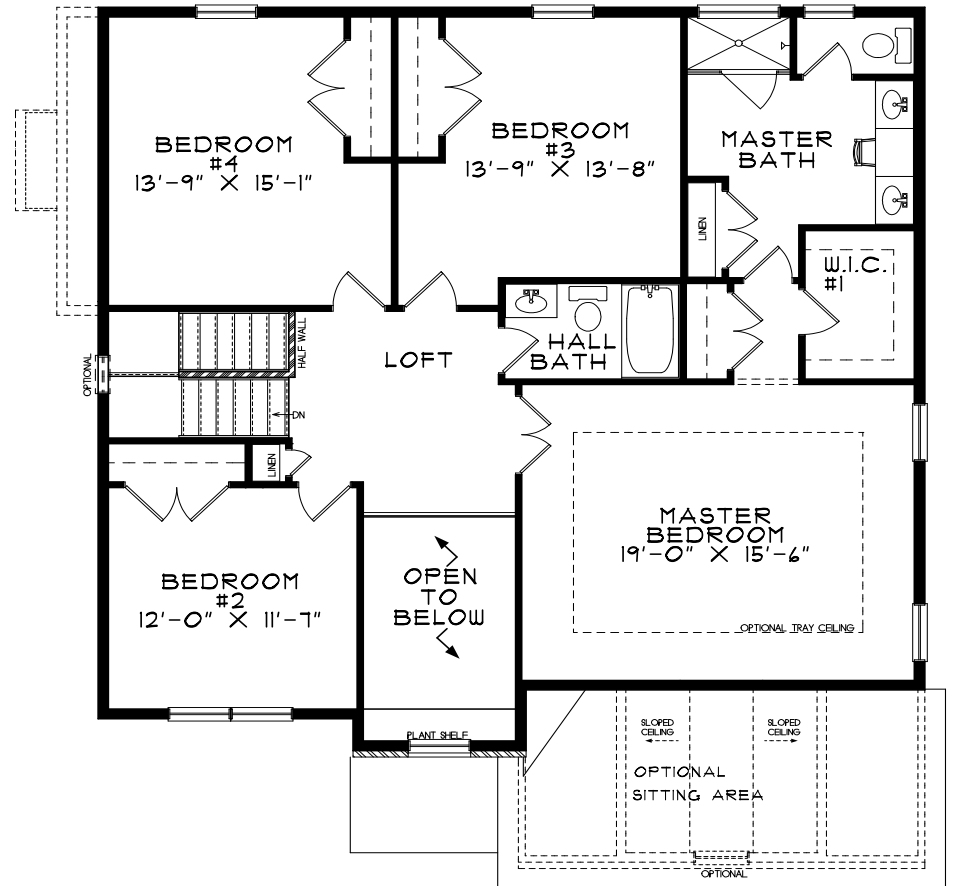

GRANDE

CLASSIC

CRAFTSMAN

CONTEMPORARY

GRANDE

GRANDE
FIRST FLOOR PLAN
1,302sf

GRANDE
SECOND FLOOR PLAN
1,388sf

All floorplans and renderings shown are artist's renditions and are subject to change without notice. All floorplans and renderings may show upgrades or optional features not included as standard. All features are subject to change without notice. Please consult salesperson for details. All dimensions are approximate and subject to field variations. Builder is not responsible for printer's errors and/or omissions.
© Kay Builders 2021