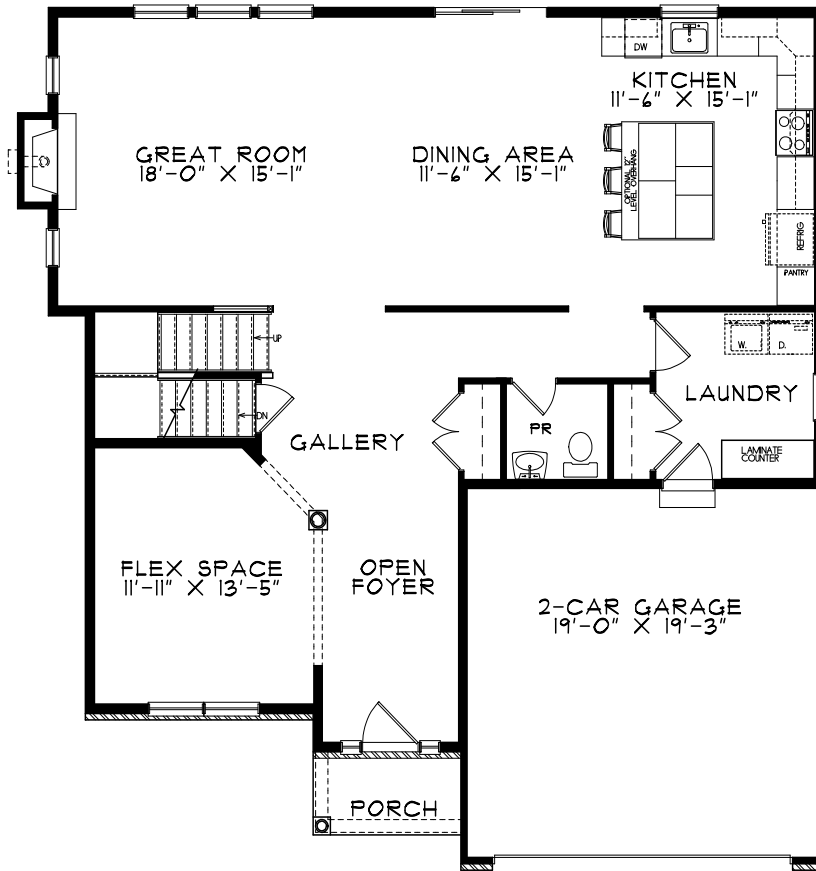

GRANDE

CLASSIC

CRAFTSMAN

CONTEMPORARY

GRANDE

GRANDE
FIRST FLOOR PLAN
1,302sf

GRANDE
SECOND FLOOR PLAN
1,388sf

All floorplans and renderings shown are artist's renditions and are subject to change without notice. All floorplans and renderings may show upgrades or optional features not included as standard. All features are subject to change without notice. Please consult salesperson for details. All dimensions are approximate and subject to field variations. Builder is not responsible for printer's errors and/or omissions.
© Kay Builders 2021